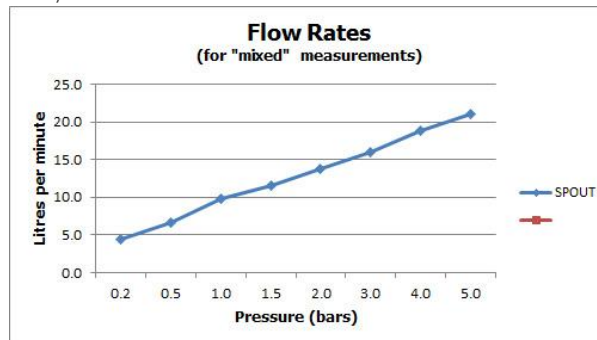

## FLOW RATE AT 3.0 BAR FLOW PRESSURE:

16 l/min