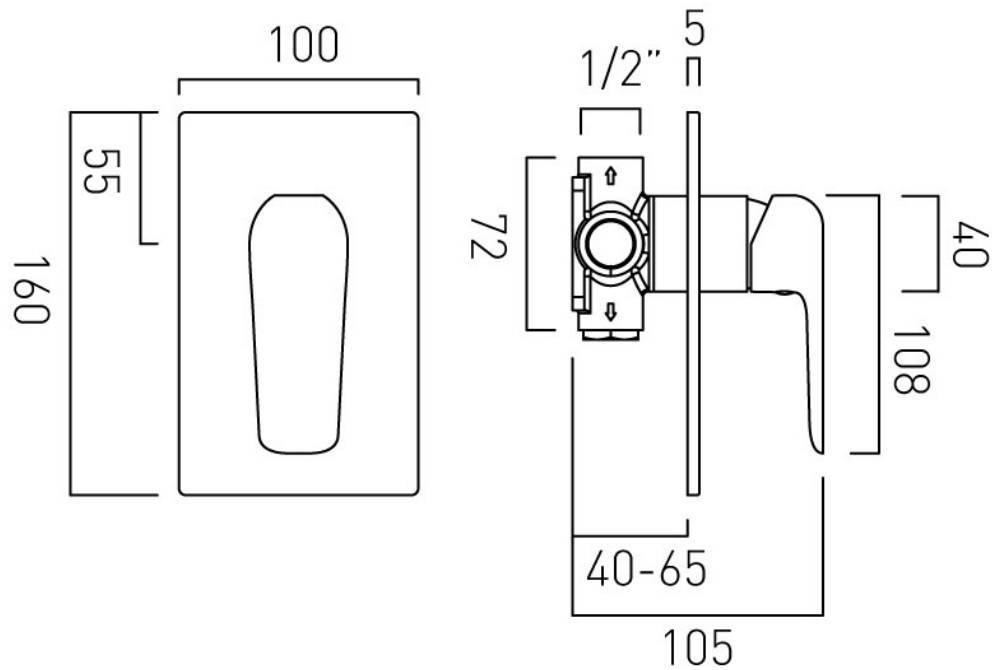

.....

TECHNICAL DRAWING

COLLECTION: VALA

PRODUCT CODE: AX-VAL-145A-CP

CONTACT

SALES: 01934 744466

AFTERSALES: 01934 745163

EMAIL: SALES@VADO.COM