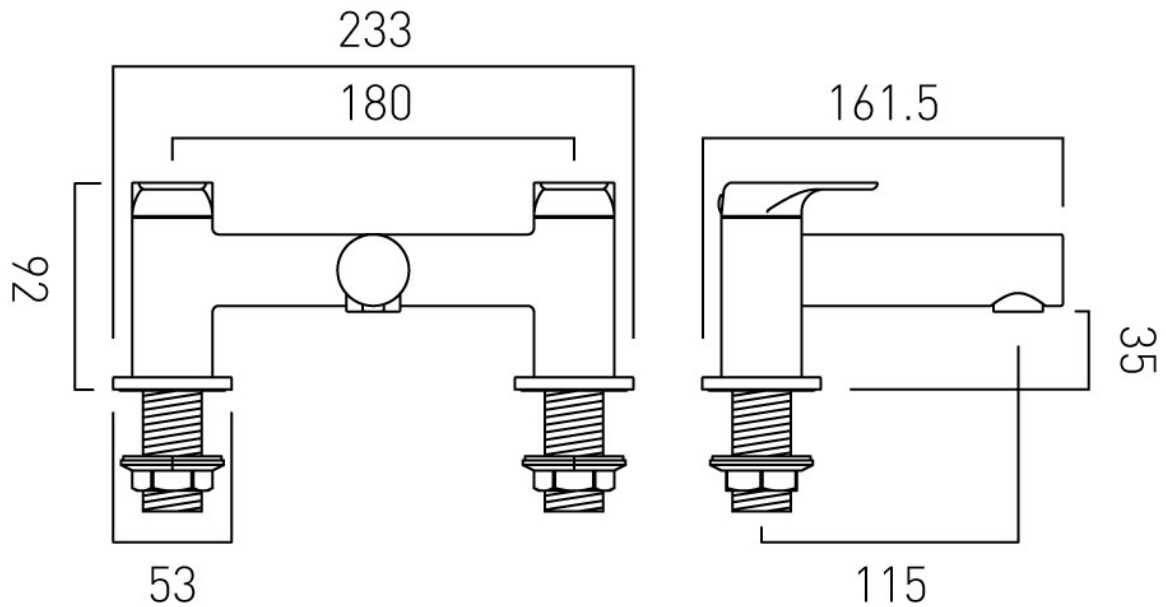

.....

TECHNICAL DRAWING

COLLECTION: VALA

PRODUCT CODE: AX-VAL-137-CP

CONTACT

SALES: 01934 744466

AFTERSALES: 01934 745163

EMAIL: SALES@VADO.COM