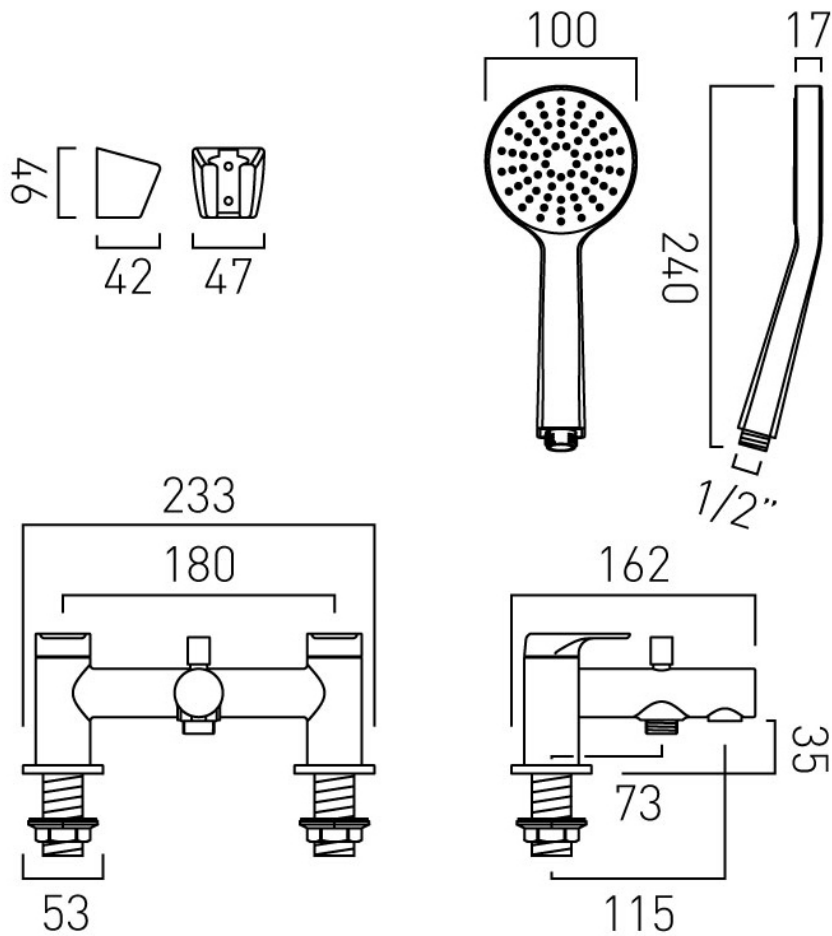

.....

TECHNICAL DRAWING

COLLECTION: VALA

PRODUCT CODE: AX-VAL-130+K-CP

CONTACT

SALES: 01934 744466

AFTERSALES: 01934 745163

EMAIL: SALES@VADO.COM