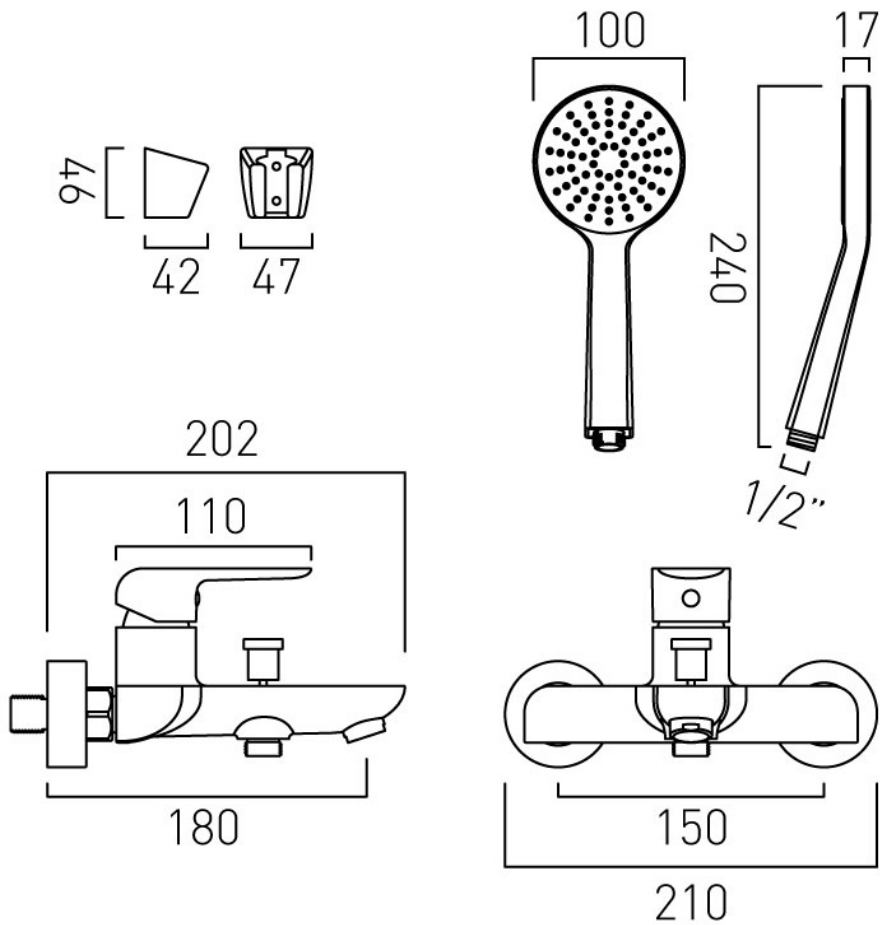

.....

TECHNICAL DRAWING

COLLECTION: VALA

PRODUCT CODE: AX-VAL-123+K-CP

CONTACT

SALES: 01934 744466

AFTERSALES: 01934 745163

EMAIL: SALES@VADO.COM