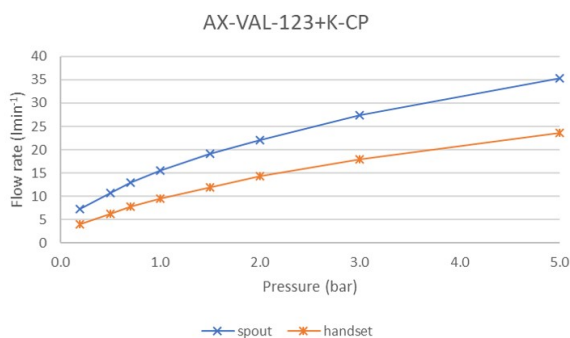

.....

SPECIFICATION SHEET

COLLECTION: VALA
PRODUCT CODE: AX-VAL-123+K-CP

DESCRIPTION:

exposed bath shower mixer
single lever
wall mounted
with Neoperl water flow straightener
with Sirkel single function shower kit
ceramic cartridge W-002-N35
1/2" x 3/4" x 50mm eccentric threaded connections
minimum operating pressure 1.0 bar MP

FINISH:

Chrome

MINIMUM OPERATING PRESSURE:

1.0 bar MP

FLOW RATE AT 3.0 BAR FLOW PRESSURE:

Bath: 27.4 l/m, Shower: 18 l/m

CONTACT

SALES: 01934 744466