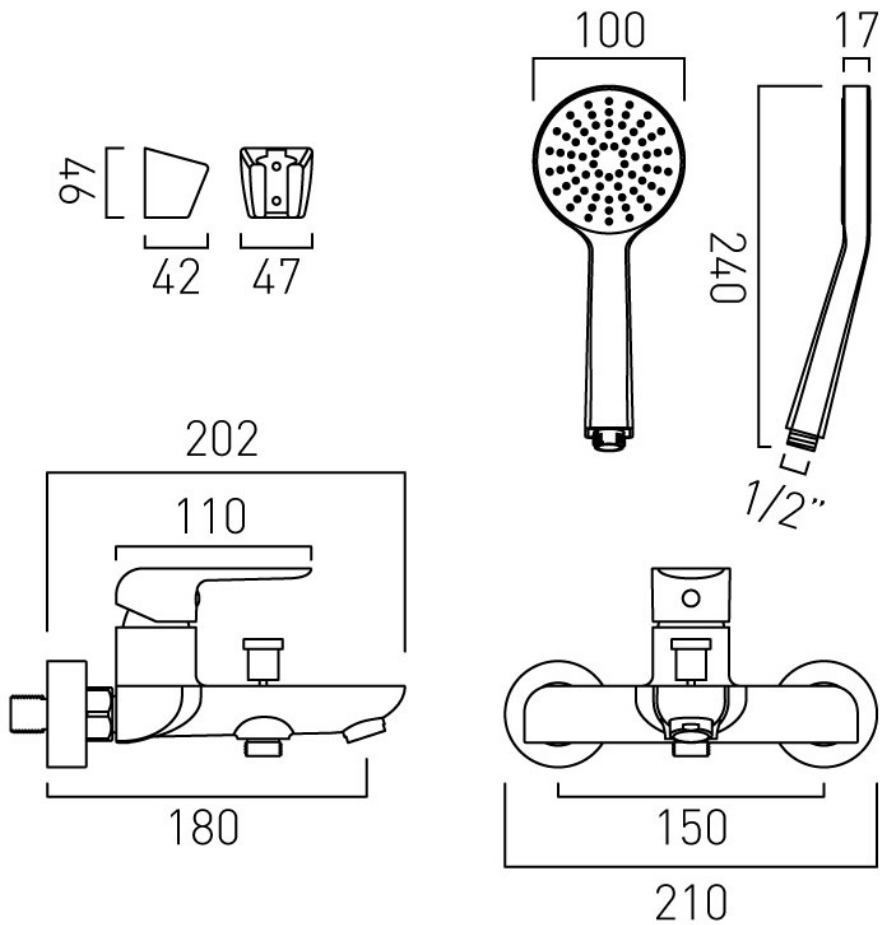

.....

SPECIFICATION SHEET

COLLECTION: VALA
PRODUCT CODE: AX-VAL-123+K-CP

DESCRIPTION:

exposed bath shower mixer
single lever
wall mounted
with Neoperl water flow straightener
with Sirkel single function shower kit
ceramic cartridge W-002-N35
1/2" x 3/4" x 50mm eccentric threaded connections
minimum operating pressure 1.0 bar MP

FINISH:

Chrome

MINIMUM OPERATING PRESSURE:

1.0 bar MP

FLOW RATE AT 3.0 BAR FLOW PRESSURE:

Bath: 27.4 l/m, Shower: 18 l/m

CONTACT

SALES: 01934 744466

AFTERSALES: 01934 745163

EMAIL: SALES@VADO.COM

WWW.VADO.COM/AXCES

AXCES
by VADO

.....

TECHNICAL DRAWING

COLLECTION: VALA

PRODUCT CODE: AX-VAL-123+K-CP