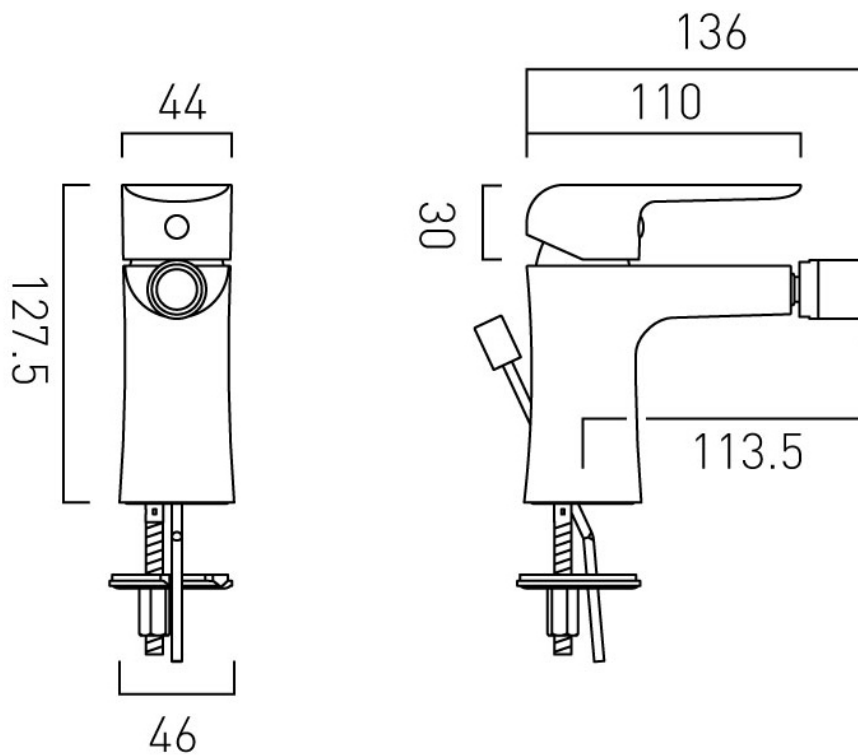

.....

TECHNICAL DRAWING

COLLECTION: VALA

PRODUCT CODE: AX-VAL-110-CP

CONTACT

SALES: 01934 744466

AFTERSALES: 01934 745163

EMAIL: SALES@VADO.COM