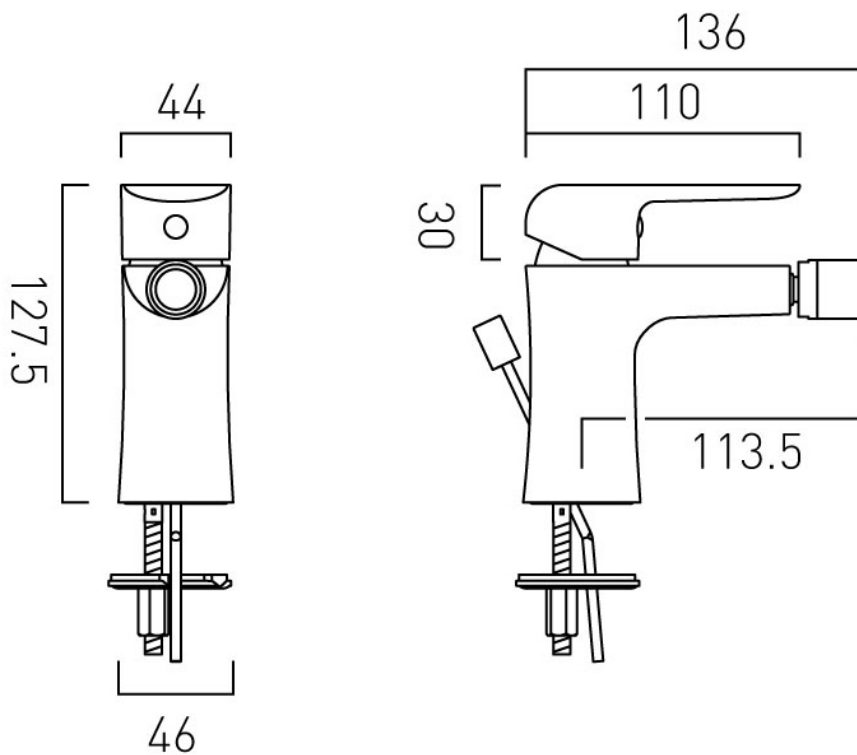

.....

TECHNICAL DRAWING

COLLECTION: VALA

PRODUCT CODE: AX-VAL-110-CP

CONTACT

SALES: 01934 744466

AFTERSALES: 01934 745163

EMAIL: SALES@VADO.COM

WWW.VADO.COM/AXCES

AXCES
by VADO