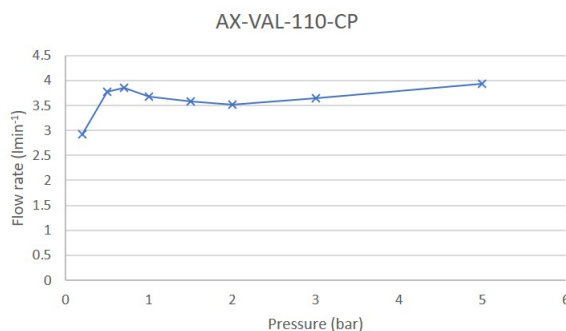

## MINIMUM OPERATING PRESSURE:

0.2 bar LP

## FLOW RATE AT 3.0 BAR FLOW PRESSURE:

3.65 l/m