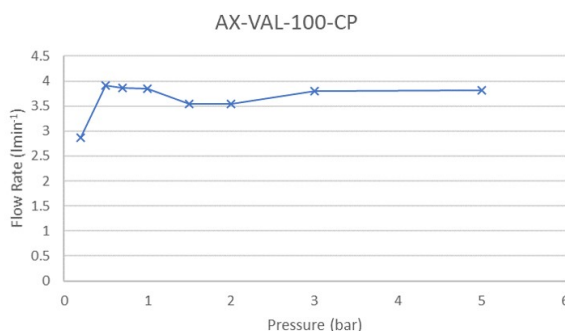

MINIMUM OPERATING PRESSURE:

FLOW RATE AT 3.0 BAR FLOW PRESSURE:

3.8 l/min

CONTACT

SALES: 01934 744466

AFTERSALES: 01934 745163

EMAIL: SALES@VADO.COM

WWW.VADO.COM/AXCES

AXCES
by VADO