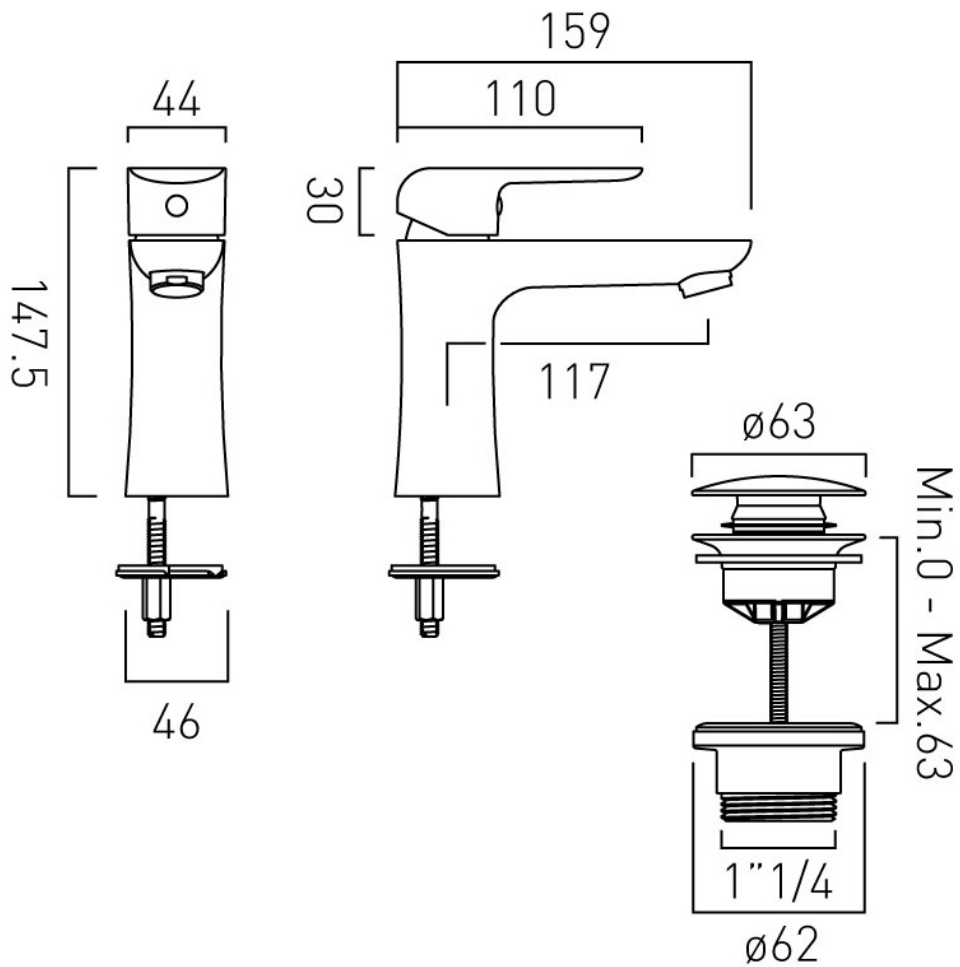

.....

TECHNICAL DRAWING

COLLECTION: VALA

PRODUCT CODE: AX-VAL-100/CC-CP

CONTACT

SALES: 01934 744466

AFTERSALES: 01934 745163

EMAIL: SALES@VADO.COM

WWW.VADO.COM/AXCES

AXCES
by VADO