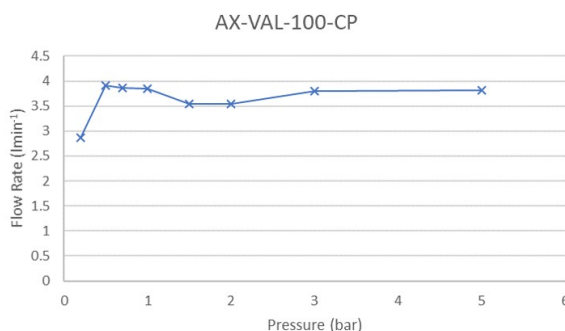

.....

SPECIFICATION SHEET

COLLECTION: VALA
PRODUCT CODE: AX-VAL-100-CP

DESCRIPTION:

mono basin mixer
single lever
deck mounted
with pop-up waste
with Neoperl dual core aerator
ceramic cartridge W-003-N35
2 x 1/2" nut x 400mm flexipipe
connections
deck mount drill hole diameter 35mm
minimum operating pressure 0.2 bar
LP

FINISH:

Chrome

MINIMUM OPERATING PRESSURE:

0.2 bar LP

FLOW RATE AT 3.0 BAR FLOW PRESSURE:

3.8 l/m

CONTACT

SALES: 01934 744466