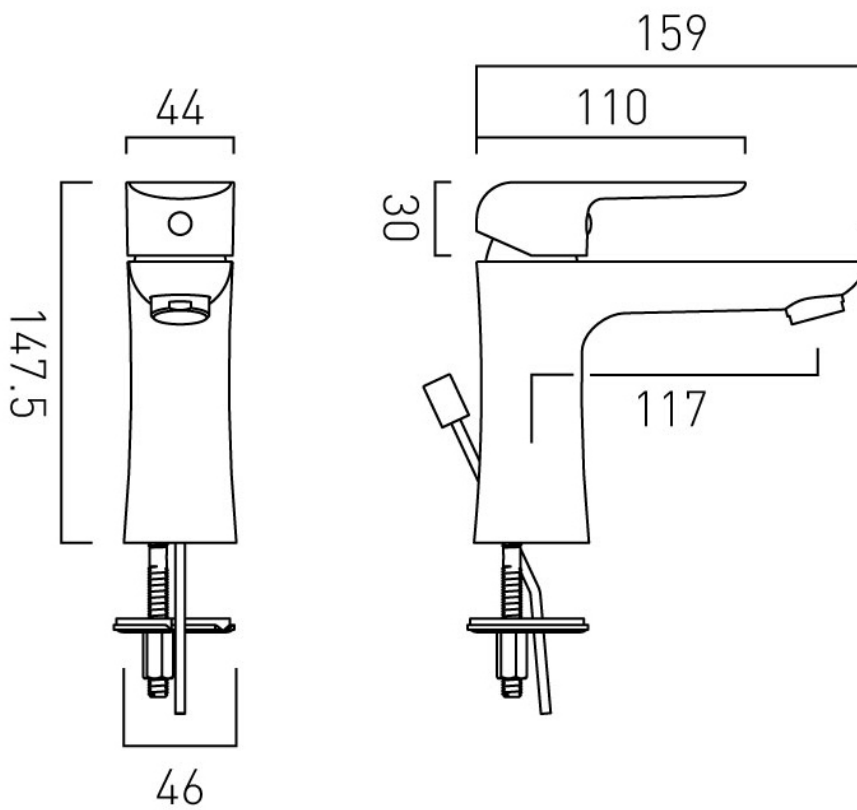

.....

SPECIFICATION SHEET

COLLECTION: VALA
PRODUCT CODE: AX-VAL-100-CP

DESCRIPTION:

mono basin mixer
single lever
deck mounted
with pop-up waste
with Neoperl dual core aerator
ceramic cartridge W-003-N35
2 x 1/2" nut x 400mm flexipipe
connections
deck mount drill hole diameter 35mm
minimum operating pressure 0.2 bar
LP

AFTERSALES: 01934 745163

EMAIL: SALES@VADO.COM

WWW.VADO.COM/AXCES

AXCES
by VADO

.....

TECHNICAL DRAWING

COLLECTION: VALA

PRODUCT CODE: AX-VAL-100-CP