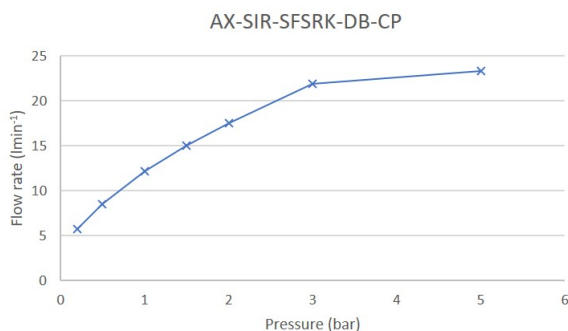

.....

SPECIFICATION SHEET

COLLECTION: SIRKEL
PRODUCT CODE: AX-SIR-SFSRK-DB-CP

DESCRIPTION:
slide rail shower kit
with single function sirkel handset
600mm slide rail
push button control slider
hose AX-SH-015-150-DB-CP
minimum operating pressure 0.2 bar

FINISH:
Chrome
MINIMUM OPERATING PRESSURE:
0.2 bar LP
FLOW RATE AT 3.0 BAR FLOW PRESSURE:
22 l/m

CONTACT
SALES: 01934 744466
AFTERSALES: 01934 745163
EMAIL: SALES@VADO.COM

WWW.VADO.COM/AXCES

AXCES
by VADO