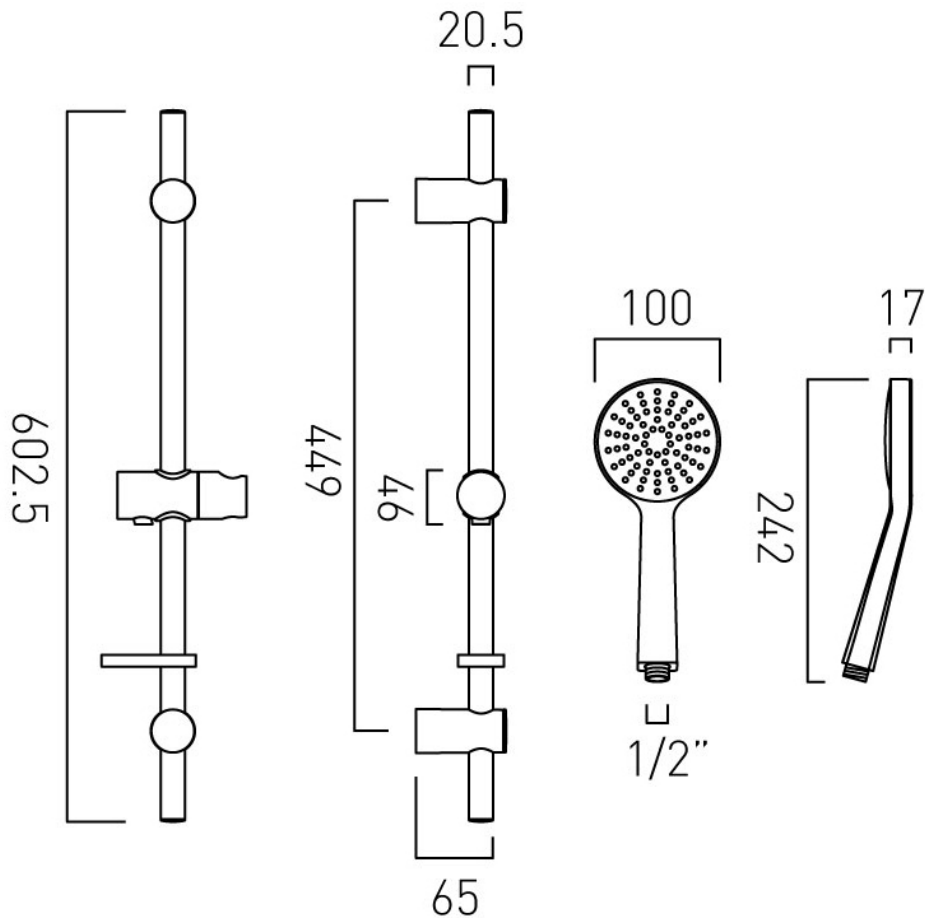

.....

SPECIFICATION SHEET

COLLECTION: SIRKEL
PRODUCT CODE: AX-SIR-SFSRK-DB-CP

DESCRIPTION:
slide rail shower kit
with single function sirkel handset
600mm slide rail
push button control slider
hose AX-SH-015-150-DB-CP
minimum operating pressure 0.2 bar

FINISH:
Chrome
MINIMUM OPERATING PRESSURE:
0.2 bar LP
FLOW RATE AT 3.0 BAR FLOW PRESSURE:
22 l/m

CONTACT
SALES: 01934 744466
AFTERSALES: 01934 745163
EMAIL: SALES@VADO.COM

WWW.VADO.COM/AXCES

AXCES
by VADO

.....

TECHNICAL DRAWING

COLLECTION: SIRKEL

PRODUCT CODE: AX-SIR-SFSRK-DB-CP

CONTACT

SALES: 01934 744466

AFTERSALES: 01934 745163

EMAIL: SALES@VADO.COM