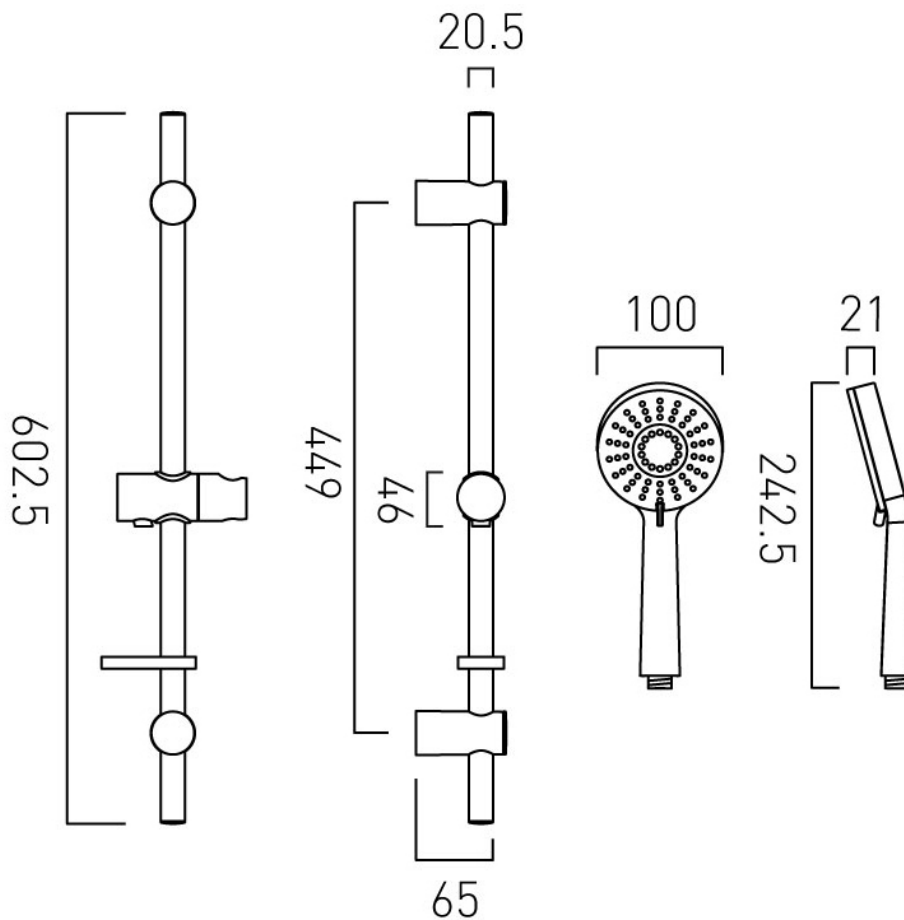

SPECIFICATION SHEET

COLLECTION: SIRKEL
PRODUCT CODE: AX-SIR-MFSRK-DB-CP

DESCRIPTION:
slide rail shower kit
with 3 function sirkel handset
600mm slie rail
push button control slider
hose AX-SH-015-150-DB-CP
minimum operating pressure 1.0 bar

FINISH:
Chrome
MINIMUM OPERATING PRESSURE:
1.0 bar MP
FLOW RATE AT 3.0 BAR FLOW PRESSURE:
Function 1: 23.5 l/m, Function 2: 26 l/m, Function 3: 15 l/m

CONTACT
SALES: 01934 744466
AFTERSALES: 01934 745163
EMAIL: SALES@VADO.COM

WWW.VADO.COM/AXCES

AXCES
by VADO

.....

TECHNICAL DRAWING

COLLECTION: SIRKEL

PRODUCT CODE: AX-SIR-MFSRK-DB-CP

CONTACT

SALES: 01934 744466