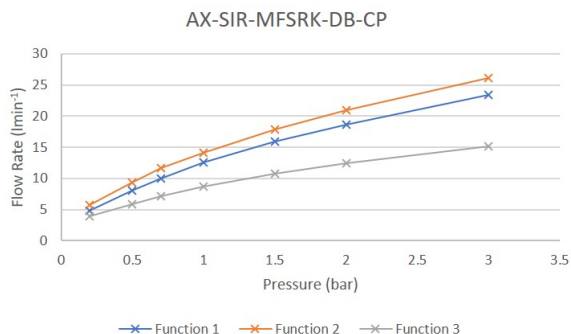

SPECIFICATION SHEET

COLLECTION: SIRKEL
PRODUCT CODE: AX-SIR-MFSRK-DB-CP

DESCRIPTION:
slide rail shower kit
with 3 function sirkel handset
600mm slie rail
push button control slider
hose AX-SH-015-150-DB-CP
minimum operating pressure 1.0 bar

FINISH:
Chrome
MINIMUM OPERATING PRESSURE:
1.0 bar MP
FLOW RATE AT 3.0 BAR FLOW PRESSURE:
Function 1: 23.5 l/m, Function 2: 26 l/m, Function 3: 15 l/m

CONTACT
SALES: 01934 744466
AFTERSALES: 01934 745163
EMAIL: SALES@VADO.COM