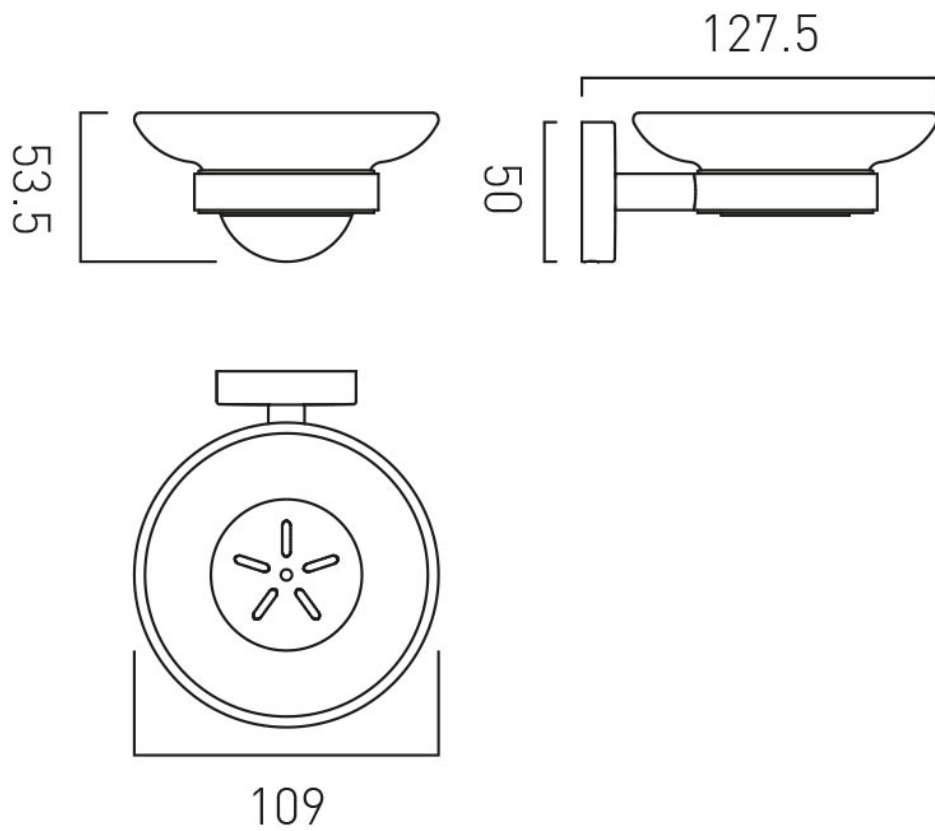

.....

TECHNICAL DRAWING

COLLECTION: SIRKEL

PRODUCT CODE: AX-SIR-182-CP

CONTACT

SALES: 01934 744466

AFTERSALES: 01934 745163

EMAIL: SALES@VADO.COM