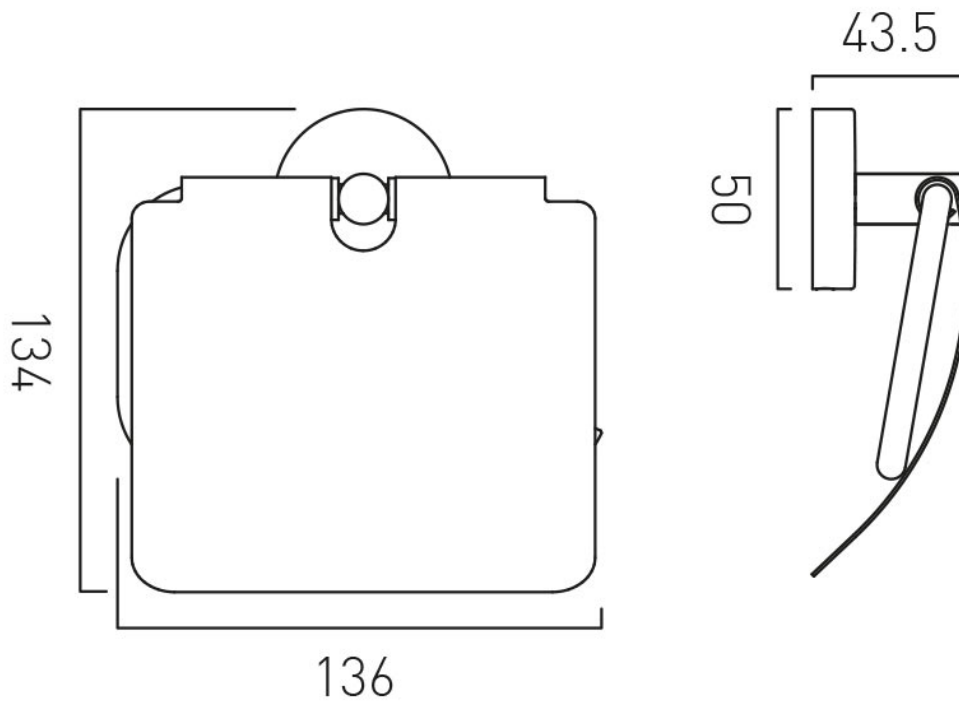

.....

TECHNICAL DRAWING

COLLECTION: SIRKEL

PRODUCT CODE: AX-SIR-180A-CP

CONTACT

SALES: 01934 744466

AFTERSALES: 01934 745163

EMAIL: SALES@VADO.COM