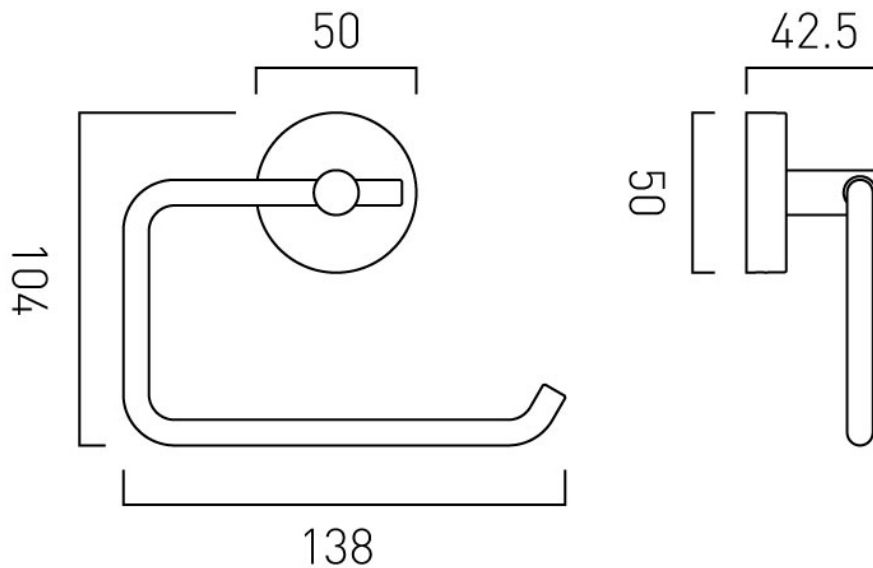

# TECHNICAL DRAWING

COLLECTION: SIRKEL

PRODUCT CODE: AX-SIR-180-CP