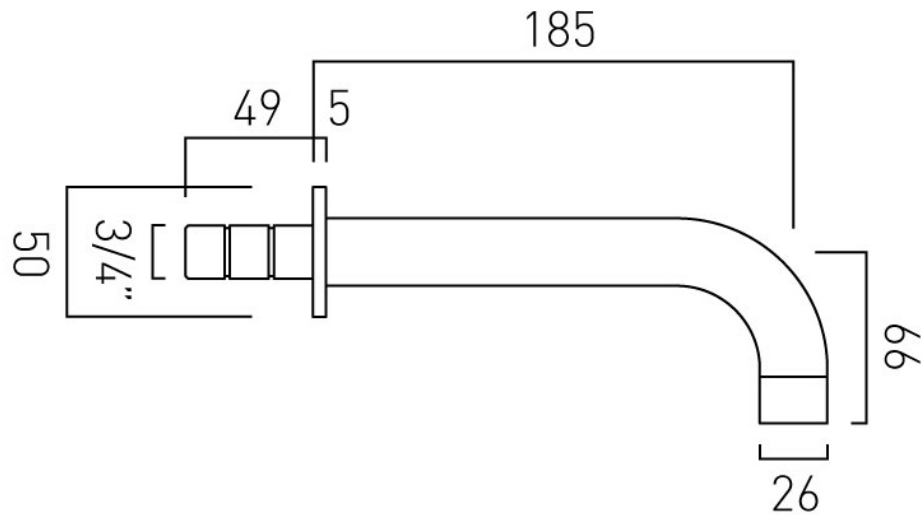

# TECHNICAL DRAWING

COLLECTION: SIRKEL

PRODUCT CODE: AX-SIR-140/RO