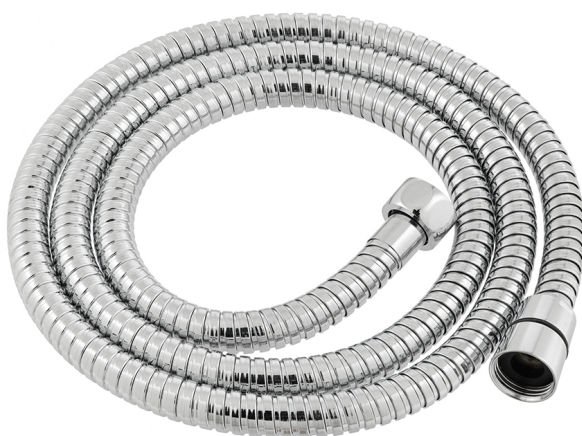

SPECIFICATION SHEET

COLLECTION:

PRODUCT CODE: AX-SH-015-150-DB-CP

DESCRIPTION:

chrome plated stainless steel
standard bore shower hose
1/2" x 1/2" conical connection
150cm

FINISH:

Chrome

tel: 01934 744466
email: sales@vado.com
www.vado.com