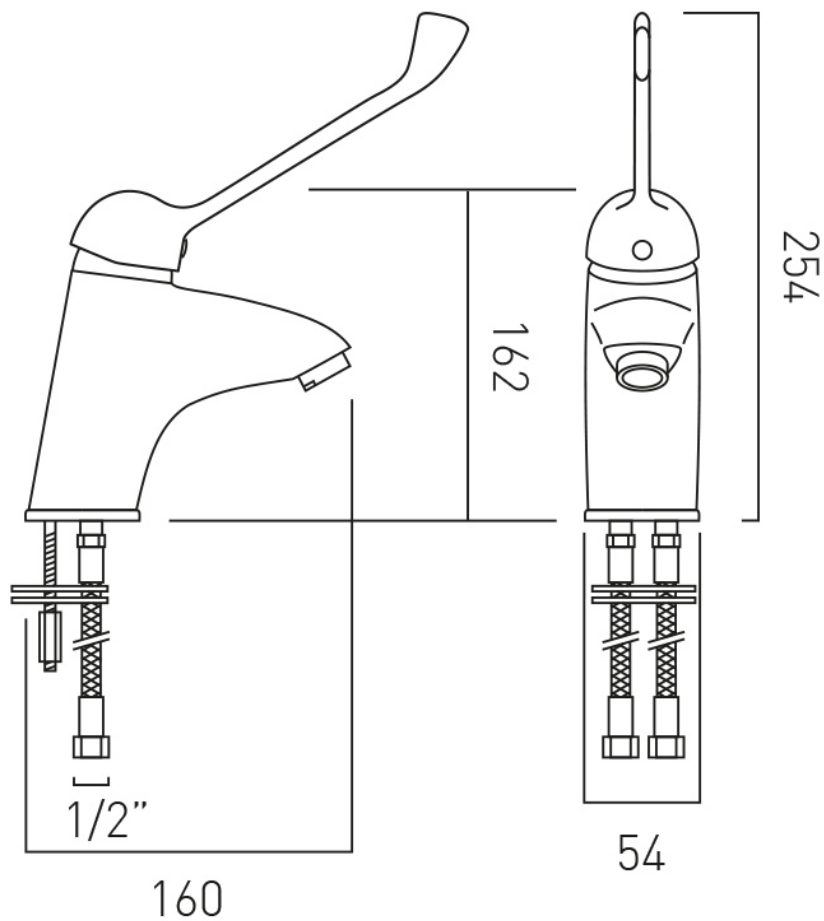

.....

TECHNICAL DRAWING

COLLECTION: PROJECT LINE
PRODUCT CODE: AX-PRO-300-CP

CONTACT

SALES: 01934 744466

AFTERSALES: 01934 745163

EMAIL: SALES@VADO.COM

WWW.VADO.COM/AXCES