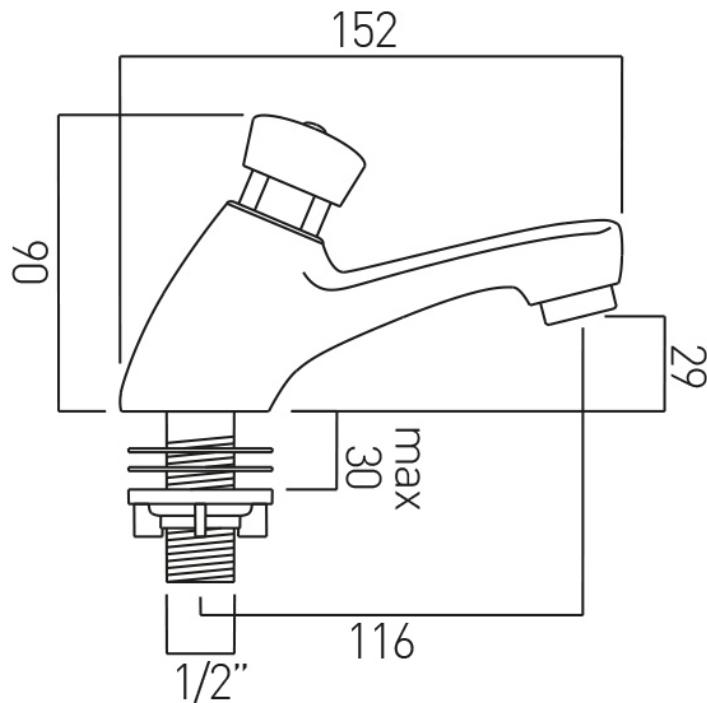

.....

TECHNICAL DRAWING

COLLECTION: PROJECT LINE

PRODUCT CODE: AX-PRO-167/C+H-CP

CONTACT

SALES: 01934 744466

AFTERSALES: 01934 745163

EMAIL: SALES@VADO.COM