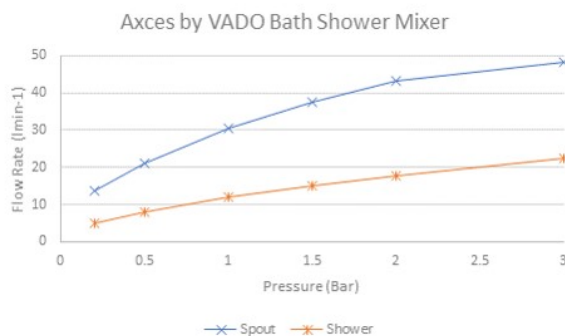

## DESCRIPTION:

2 hole bath shower mixer  
deck mounted  
with Neoperl water flow straightener  
with Sirkel single function shower kit  
cold ceramic cartridge C-301-RTC  
hot ceramic cartridge C-301-LTC  
2 x 3/4" male threaded connections  
deck mount drill hole diameter  
28-30mm  
minimum operating pressure 0.2 bar  
LP

## FINISH:

Chrome

## FLOW RATE AT 3.0 BAR FLOW PRESSURE:

Bath: 46 l/m, Shower: 22 l/m