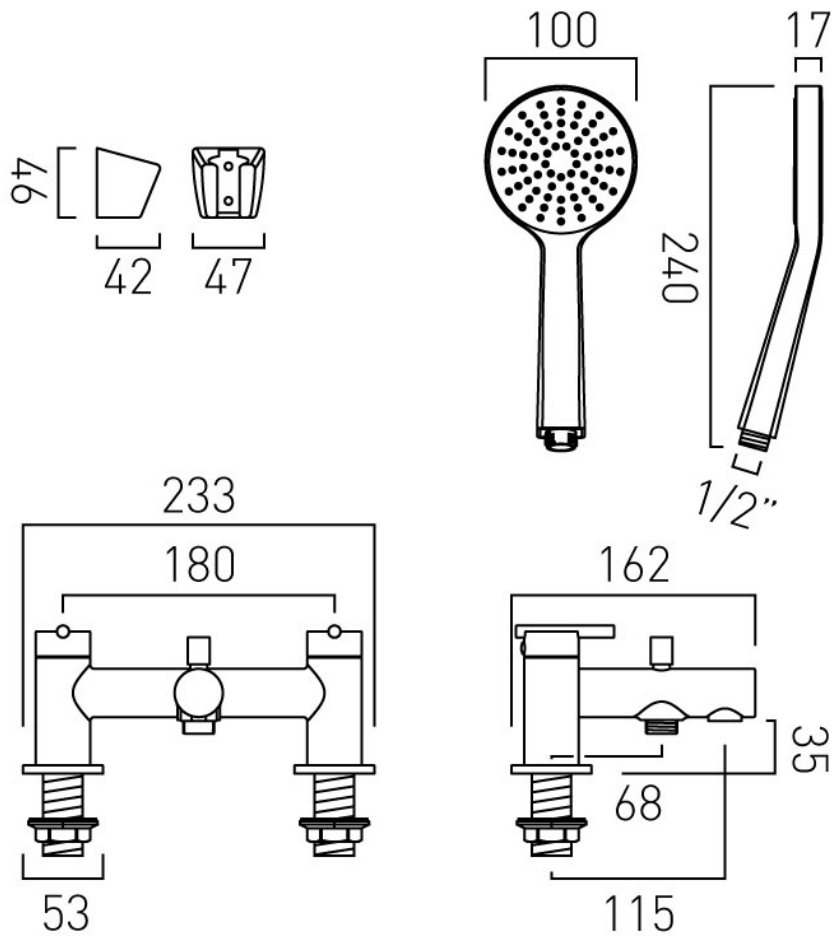

.....

TECHNICAL DRAWING

COLLECTION: NURI

PRODUCT CODE: AX-NUR-130+K-CP

CONTACT

SALES: 01934 744466

AFTERSALES: 01934 745163

EMAIL: SALES@VADO.COM

WWW.VADO.COM/AXCES

AXCES
by VADO