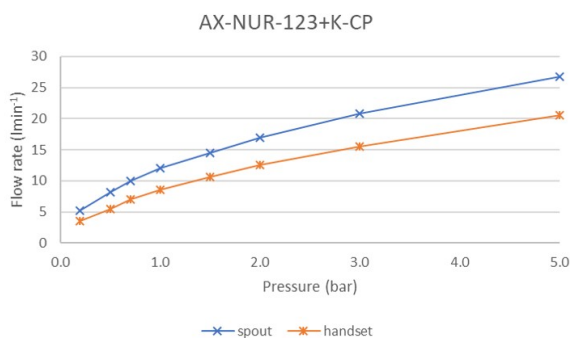

## DESCRIPTION:

exposed bath shower mixer  
single lever  
wall mounted  
with Neoperl water flow straightener  
with Sirkel single function shower kit  
ceramic cartridge W-001-N35  
1/2" x 3/4" x 50mm eccentric threaded connections  
minimum operating pressure 1.0 bar MP

## MINIMUM OPERATING PRESSURE:

1.0 bar MP

## FLOW RATE AT 3.0 BAR FLOW PRESSURE:

Bath: 20.8 l/m, Shower: 15.5 l/m