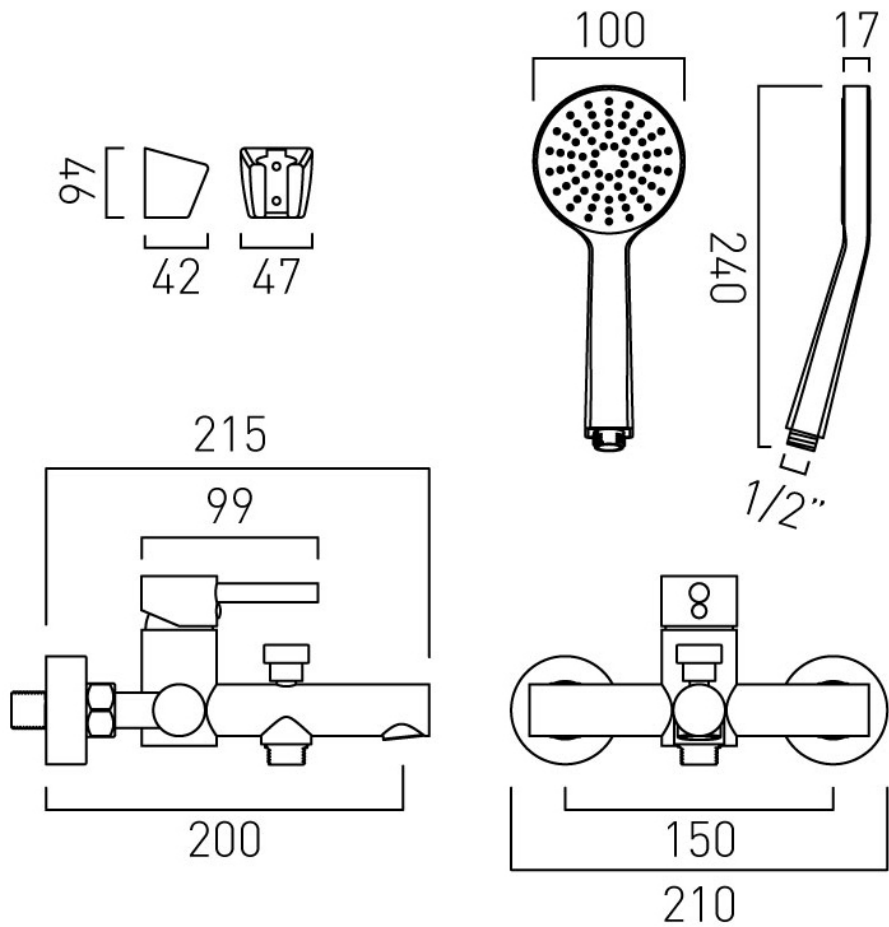

.....

TECHNICAL DRAWING

COLLECTION: NURI
PRODUCT CODE: AX-NUR-123+K-CP

CONTACT

SALES: 01934 744466

AFTERSALES: 01934 745163

EMAIL: SALES@VADO.COM

WWW.VADO.COM/AXCES

AXCES
by VADO