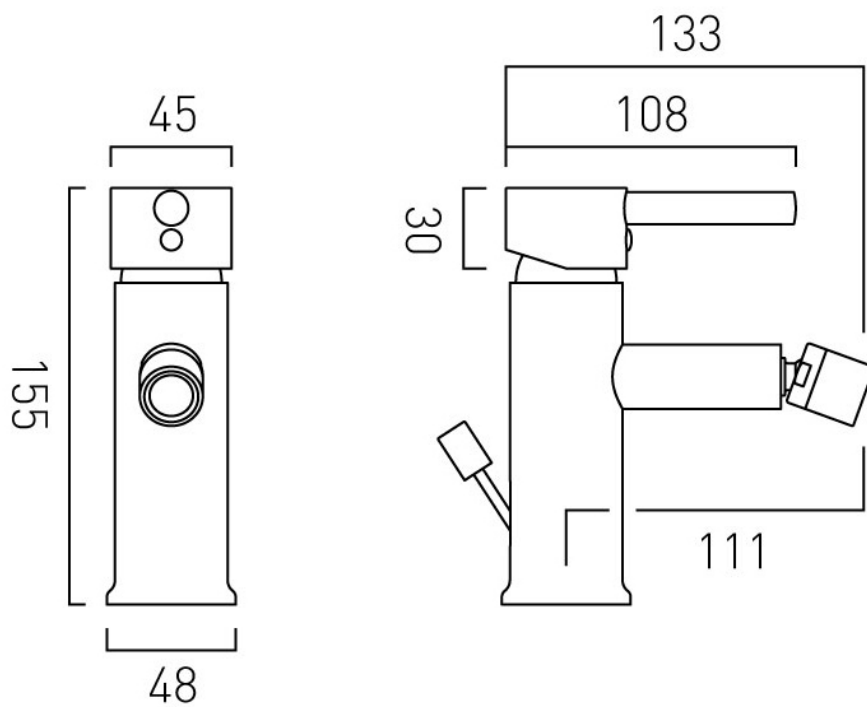

.....

SPECIFICATION SHEET

COLLECTION: NURI
PRODUCT CODE: AX-NUR-110-CP

DESCRIPTION:

mono bidet mixer
single lever
deck mounted
with pop-up waste
with Neoperl water flow aerator
ceramic cartridge W-001-N35
2 x 1/2" nut x 400mm flexipipe
connections
deck mount drill hole diameter 35mm
minimum operating pressure 1.0 bar
MP

AFTERSALES: 01934 745163

EMAIL: SALES@VADO.COM

WWW.VADO.COM/AXCES

AXCES
by VADO

.....

TECHNICAL DRAWING

COLLECTION: NURI

PRODUCT CODE: AX-NUR-110-CP