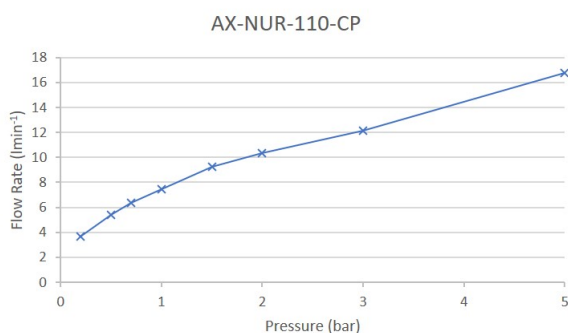

.....

SPECIFICATION SHEET

COLLECTION: NURI
PRODUCT CODE: AX-NUR-110-CP

DESCRIPTION:

mono bidet mixer
single lever
deck mounted
with pop-up waste
with Neoperl water flow aerator
ceramic cartridge W-001-N35
2 x 1/2" nut x 400mm flexipipe
connections
deck mount drill hole diameter 35mm
minimum operating pressure 1.0 bar
MP

FINISH:

Chrome

MINIMUM OPERATING PRESSURE:

1.0 bar MP

FLOW RATE AT 3.0 BAR FLOW PRESSURE:

12.1 l/m

CONTACT

SALES: 01934 744466