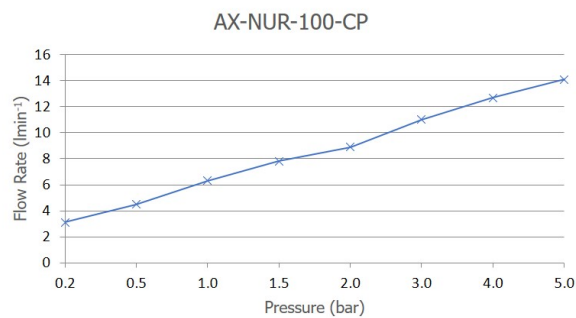

.....

SPECIFICATION SHEET

COLLECTION: NURI
PRODUCT CODE: AX-NUR-100/CC-CP

DESCRIPTION:

mono basin mixer
single lever
smooth bodied
with push basin waste
with Neoperl water flow aerator
2 x 1/2" nut x 400mm flexipipe connections
ceramic cartridge W-001-N35
minimum operating pressure 1.0 bar MP

FINISH:

Chrome

MINIMUM OPERATING PRESSURE:

1.0 bar MP

FLOW RATE AT 3.0 BAR FLOW PRESSURE:

11 l/m

CONTACT

SALES: 01934 744466