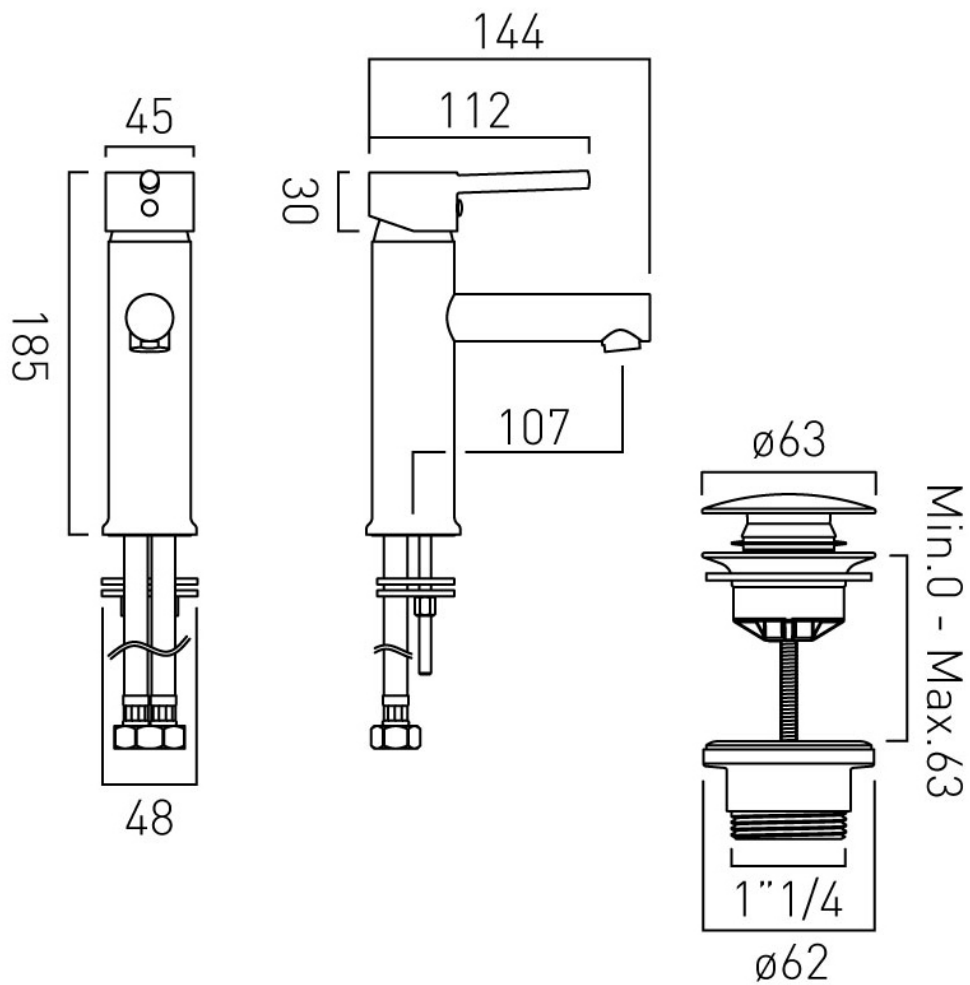

.....

SPECIFICATION SHEET

COLLECTION: NURI
PRODUCT CODE: AX-NUR-100/CC-CP

DESCRIPTION:

mono basin mixer
single lever
smooth bodied
with push basin waste
with Neoperl water flow aerator
2 x 1/2" nut x 400mm flexipipe connections
ceramic cartridge W-001-N35
minimum operating pressure 1.0 bar MP

AFTERSALES: 01934 745163

EMAIL: SALES@VADO.COM

WWW.VADO.COM/AXCES

AXCES
by VADO

.....

TECHNICAL DRAWING

COLLECTION: NURI

PRODUCT CODE: AX-NUR-100/CC-CP