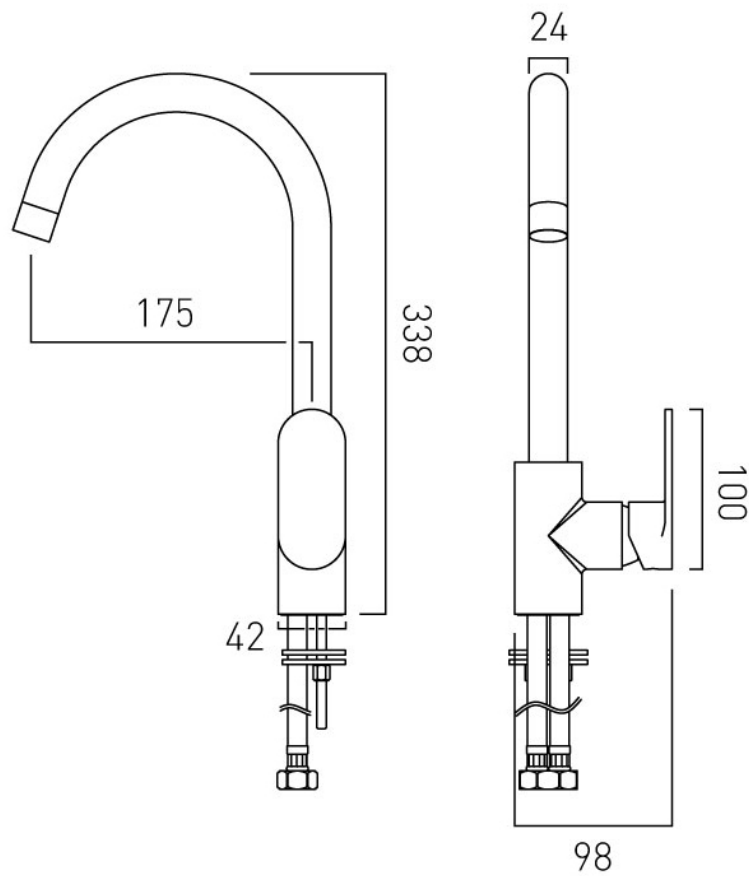

.....

TECHNICAL DRAWING

COLLECTION: METIZ

PRODUCT CODE: AX-MET-150-CP

CONTACT

SALES: 01934 744466

AFTERSALES: 01934 745163

EMAIL: SALES@VADO.COM

WWW.VADO.COM/AXCES

AXCES
by VADO