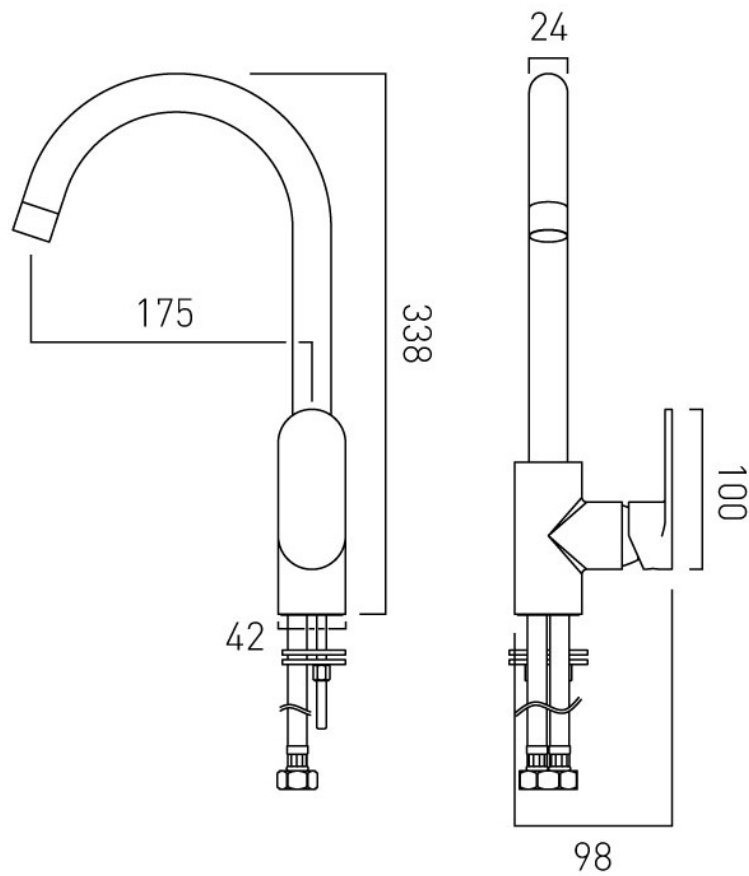

.....

TECHNICAL DRAWING

COLLECTION: METIZ

PRODUCT CODE: AX-MET-150-CP

CONTACT

SALES: 01934 744466

AFTERSALES: 01934 745163

EMAIL: SALES@VADO.COM