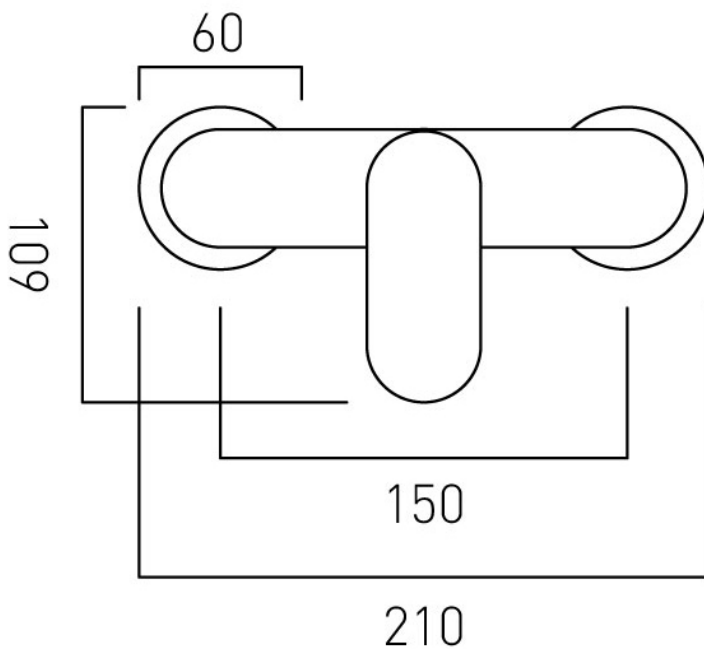

.....

TECHNICAL DRAWING

COLLECTION: METIZ

PRODUCT CODE: AX-MET-149-CP

CONTACT

SALES: 01934 744466

AFTERSALES: 01934 745163

EMAIL: SALES@VADO.COM