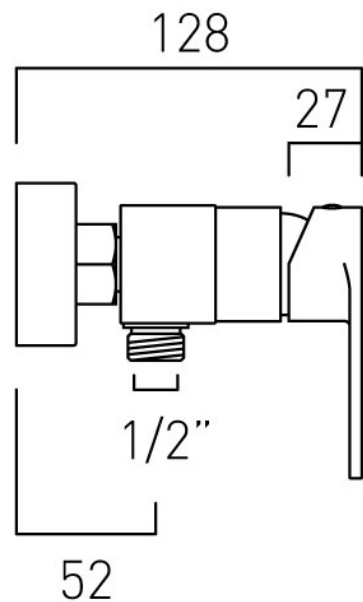

.....

TECHNICAL DRAWING

COLLECTION: METIZ

PRODUCT CODE: AX-MET-149-CP

CONTACT

SALES: 01934 744466

AFTERSALES: 01934 745163

EMAIL: SALES@VADO.COM