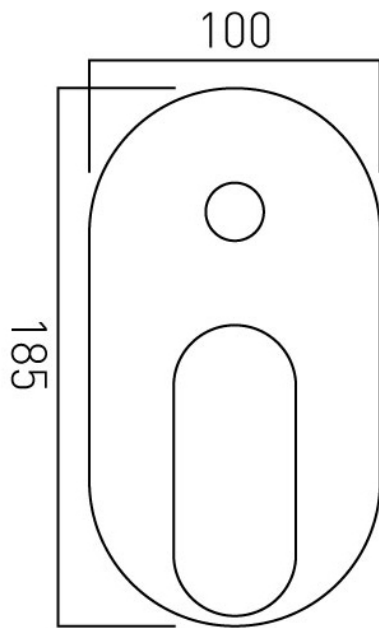

# TECHNICAL DRAWING

COLLECTION: METIZ

PRODUCT CODE: AX-MET-147A-CP