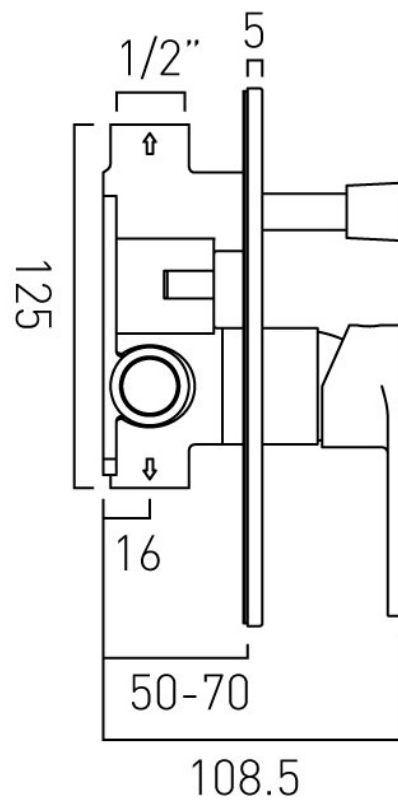

# TECHNICAL DRAWING

COLLECTION: METIZ

PRODUCT CODE: AX-MET-147A-CP