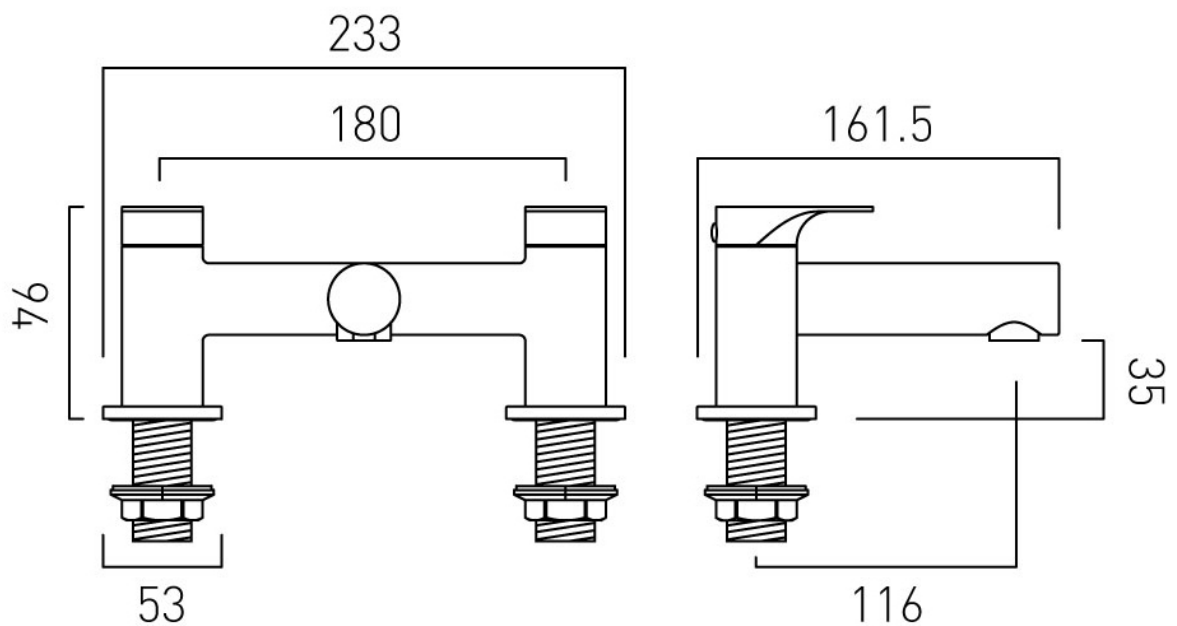

.....

TECHNICAL DRAWING

COLLECTION: METIZ

PRODUCT CODE: AX-MET-137-CP

CONTACT

SALES: 01934 744466

AFTERSALES: 01934 745163

EMAIL: SALES@VADO.COM