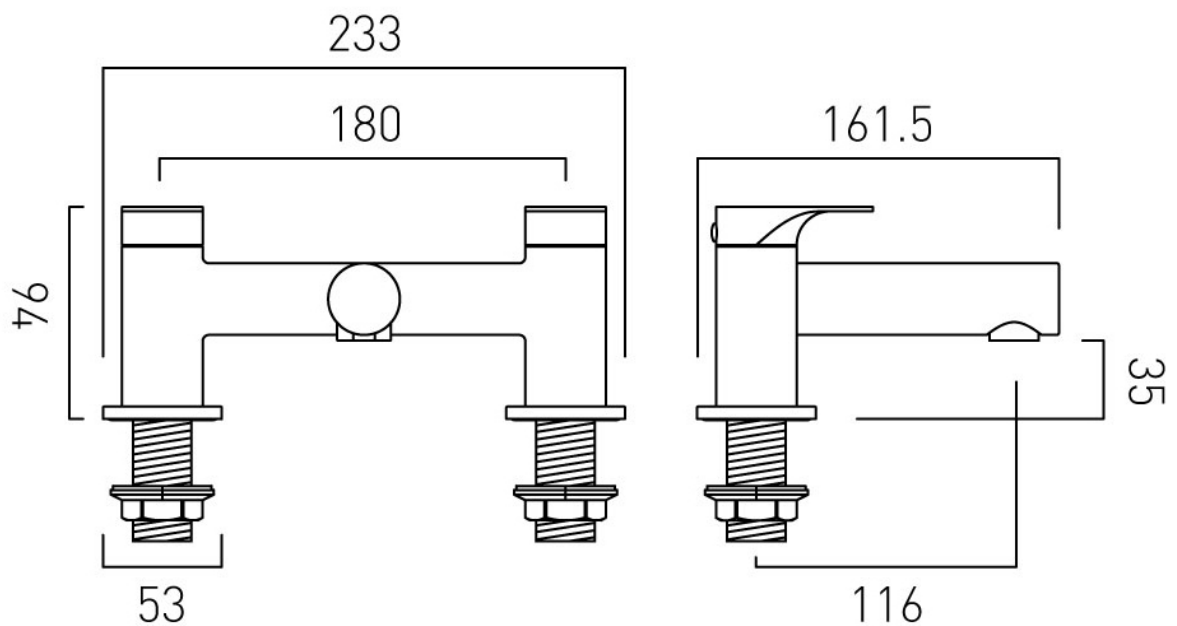

.....

TECHNICAL DRAWING

COLLECTION: METIZ

PRODUCT CODE: AX-MET-137-CP

CONTACT

SALES: 01934 744466

AFTERSALES: 01934 745163

EMAIL: SALES@VADO.COM

WWW.VADO.COM/AXCES

AXCES
by VADO