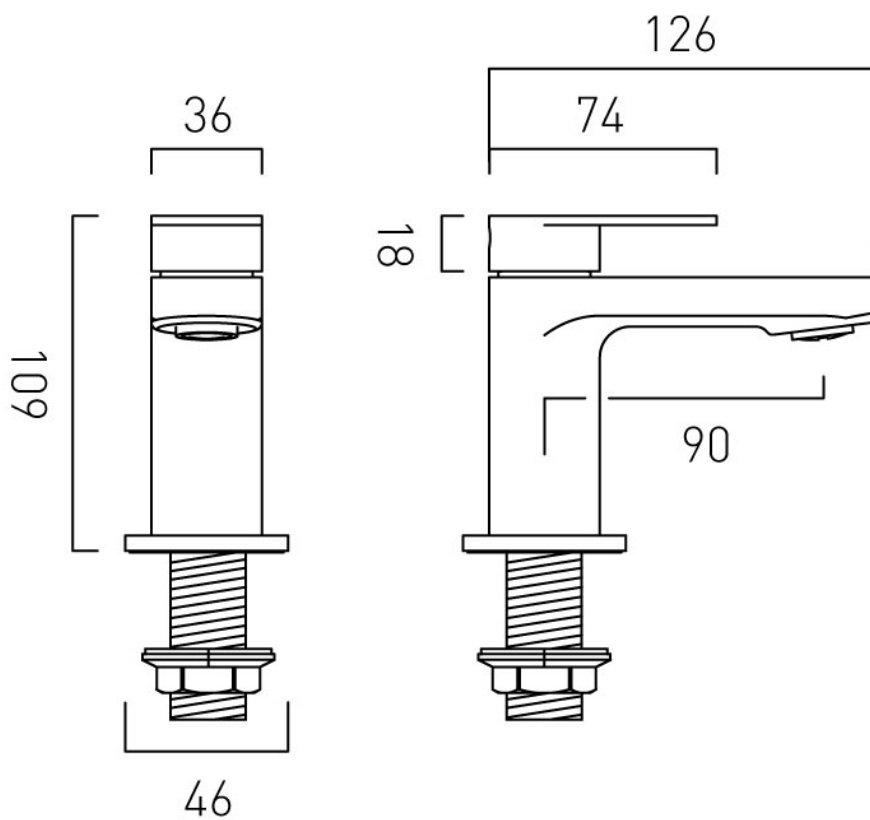

.....

TECHNICAL DRAWING

COLLECTION: METIZ

PRODUCT CODE: AX-MET-136-CP

CONTACT

SALES: 01934 744466

AFTERSALES: 01934 745163

EMAIL: SALES@VADO.COM