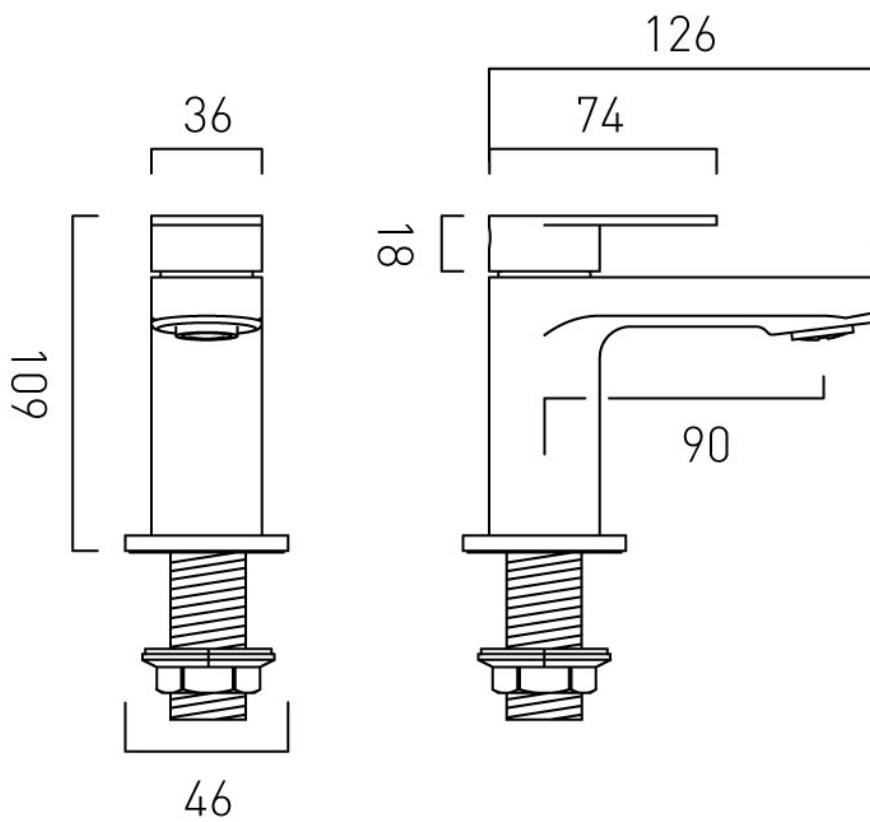

.....

TECHNICAL DRAWING

COLLECTION: METIZ

PRODUCT CODE: AX-MET-136-CP

CONTACT

SALES: 01934 744466

AFTERSALES: 01934 745163

EMAIL: SALES@VADO.COM

WWW.VADO.COM/AXCES

AXCES
by VADO