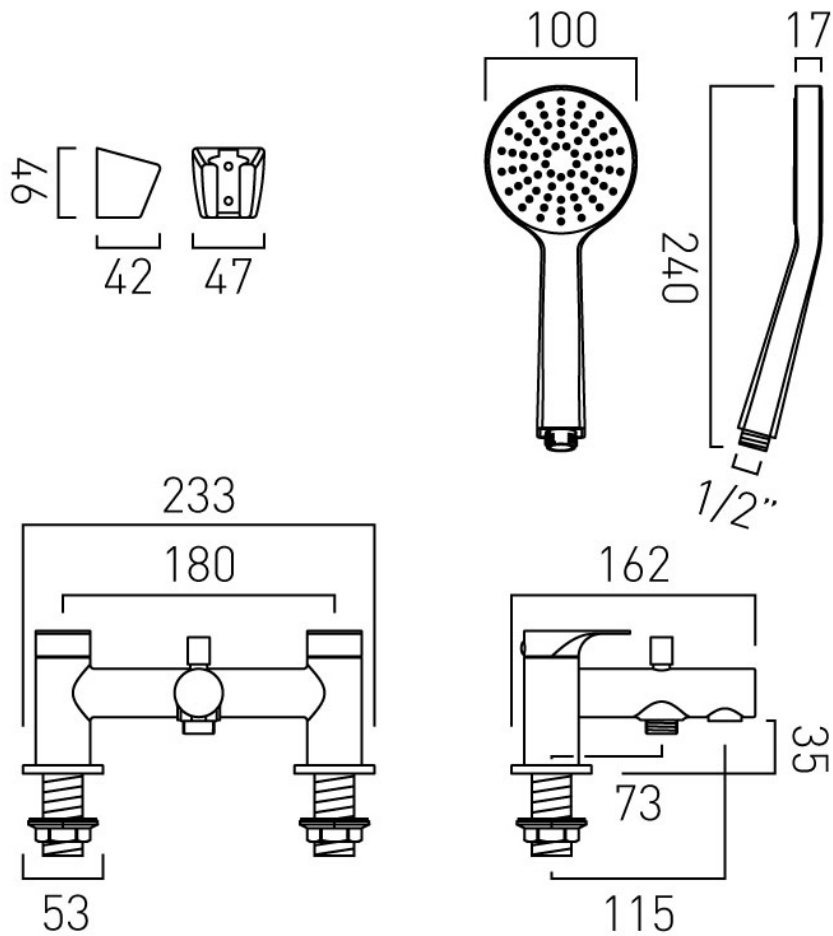

.....

TECHNICAL DRAWING

COLLECTION: METIZ

PRODUCT CODE: AX-MET-130+K-CP

CONTACT

SALES: 01934 744466

AFTERSALES: 01934 745163

EMAIL: SALES@VADO.COM

WWW.VADO.COM/AXCES

AXCES
by VADO