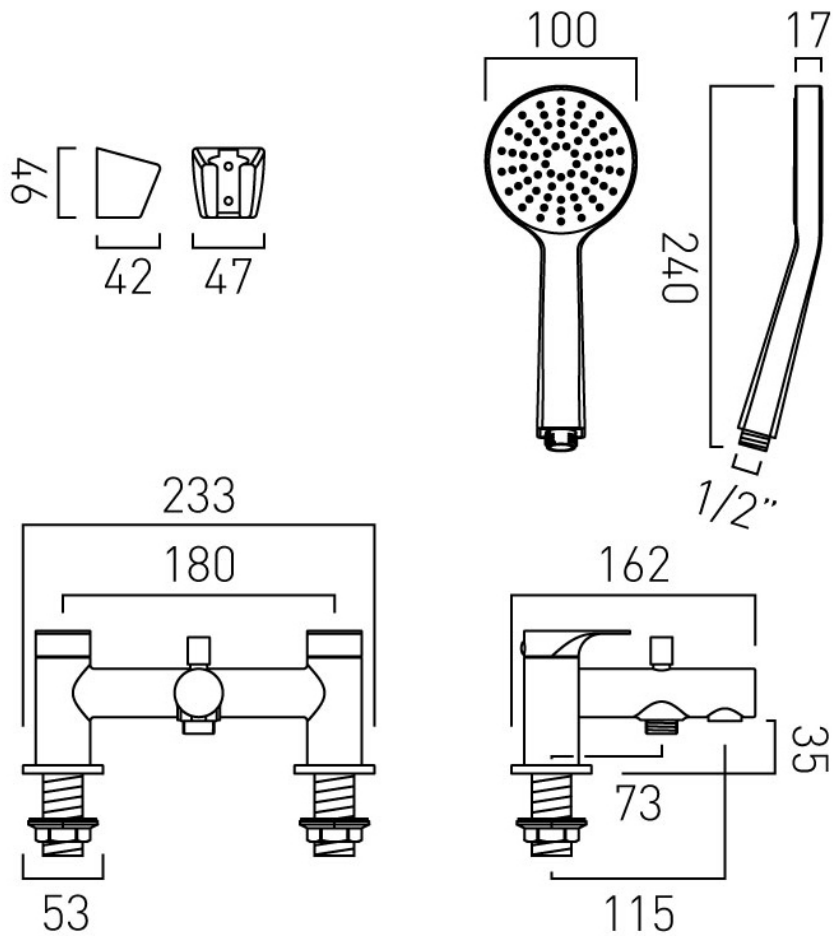

.....

TECHNICAL DRAWING

COLLECTION: METIZ

PRODUCT CODE: AX-MET-130+K-CP

CONTACT

SALES: 01934 744466

AFTERSALES: 01934 745163

EMAIL: SALES@VADO.COM