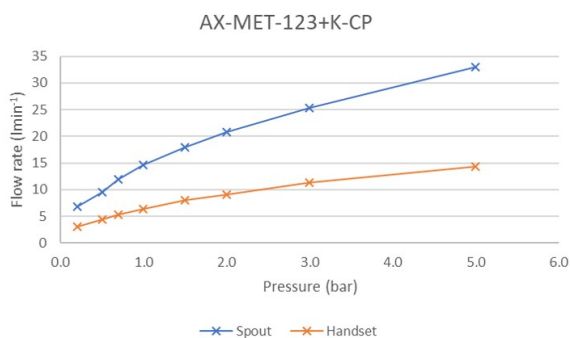

SPECIFICATION SHEET

COLLECTION: METIZ
PRODUCT CODE: AX-MET-123+K-CP

DESCRIPTION:

exposed bath shower mixer
single lever
wall mounted
with Neoperl water flow straightener
with Sirkel single function shower kit
ceramic cartridge W-001-N35
1/2" x 3/4" x 50mm eccentric threaded connections
minimum operating pressure 1.0 bar MP

FINISH:

Chrome

MINIMUM OPERATING PRESSURE:

1.0 bar MP

FLOW RATE AT 3.0 BAR FLOW PRESSURE:

Bath: 25.32 l/m, Shower: 11.32 l/m

CONTACT

SALES: 01934 744466