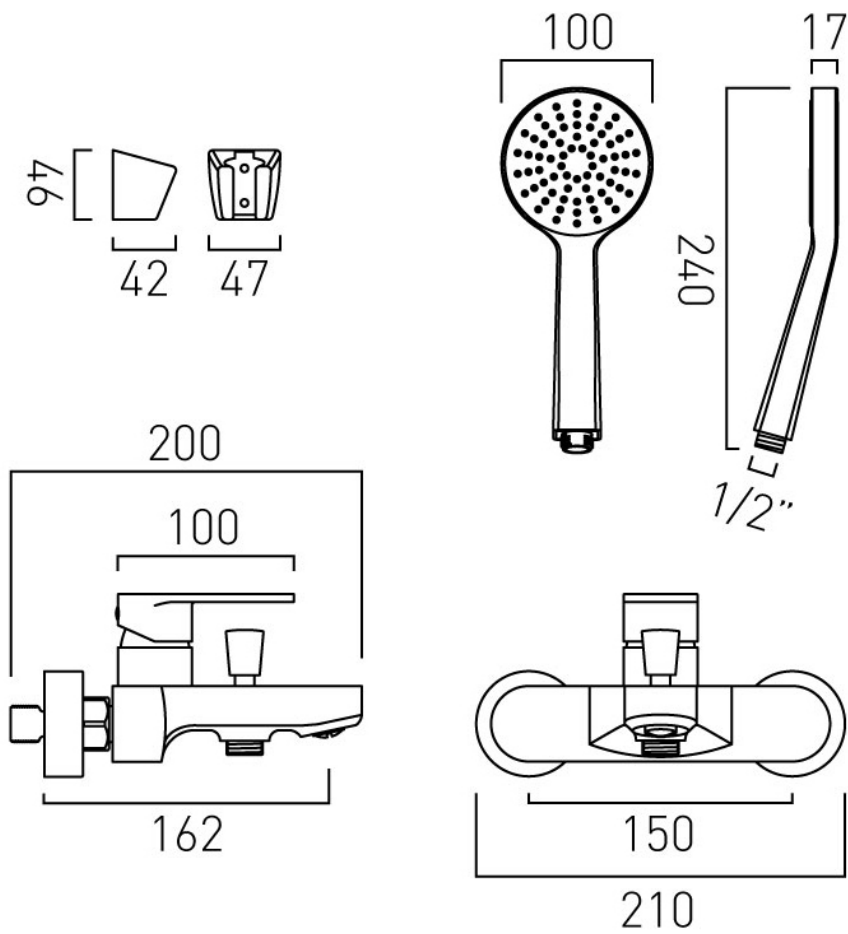

.....

TECHNICAL DRAWING

COLLECTION: METIZ

PRODUCT CODE: AX-MET-123+K-CP

CONTACT

SALES: 01934 744466

AFTERSALES: 01934 745163

EMAIL: SALES@VADO.COM

WWW.VADO.COM/AXCES

AXCES
by VADO