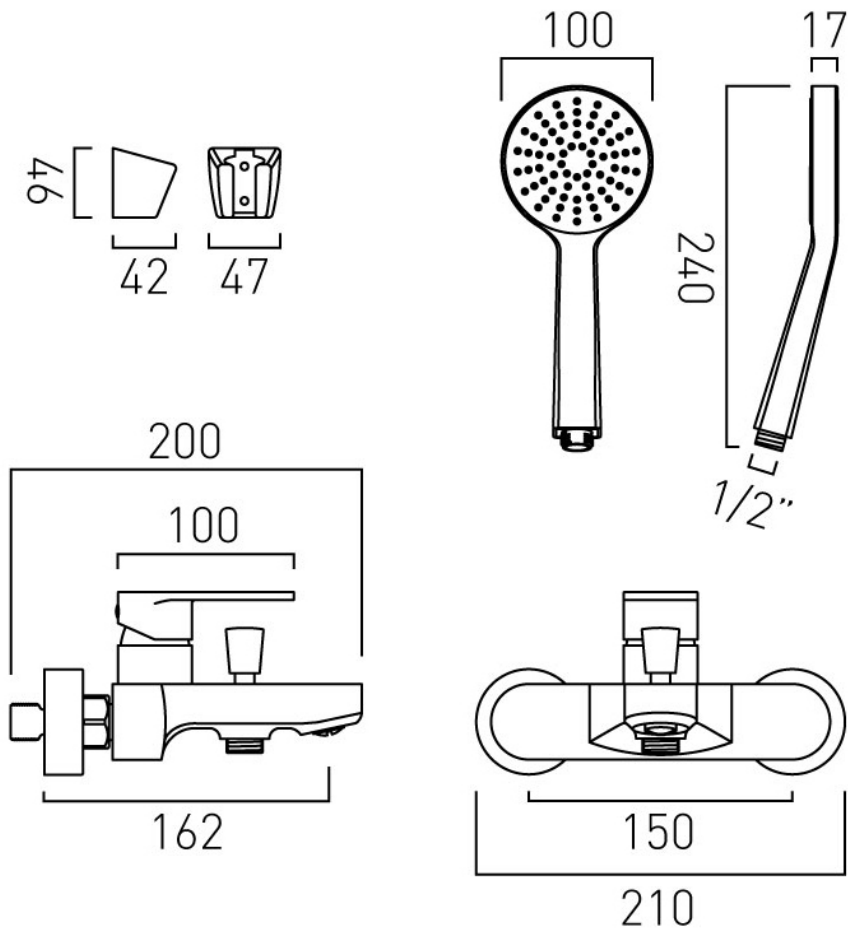

.....

TECHNICAL DRAWING

COLLECTION: METIZ

PRODUCT CODE: AX-MET-123+K-CP

CONTACT

SALES: 01934 744466

AFTERSALES: 01934 745163

EMAIL: SALES@VADO.COM