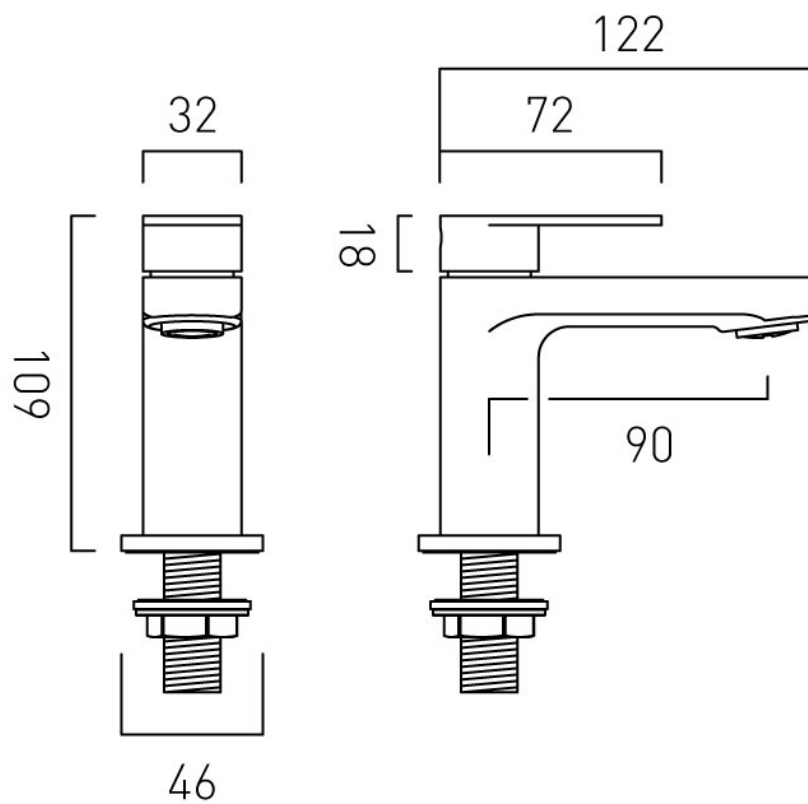

# TECHNICAL DRAWING

COLLECTION: METIZ

PRODUCT CODE: AX-MET-106-CP