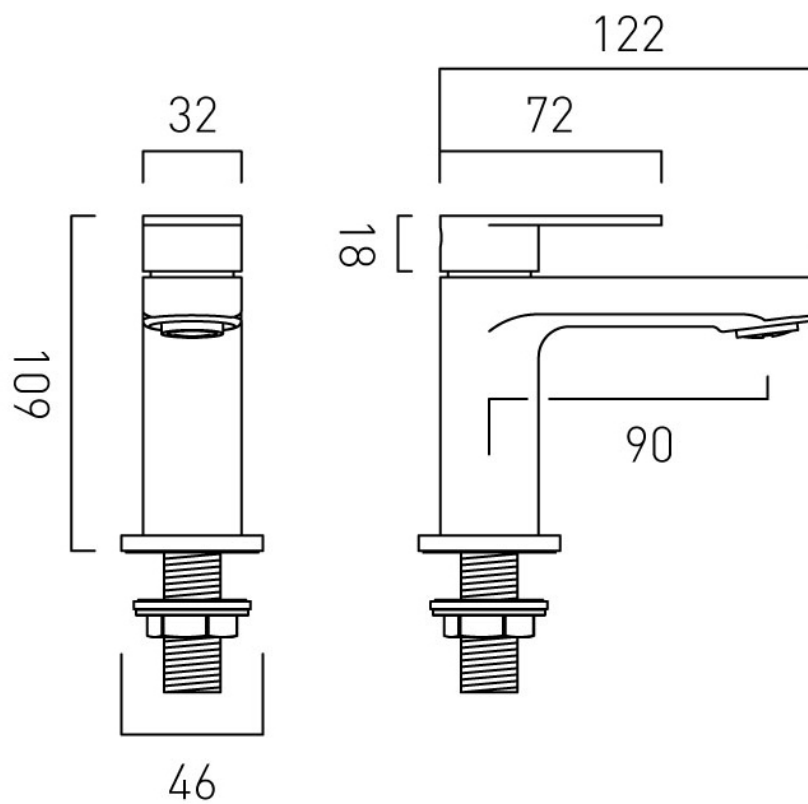

.....

TECHNICAL DRAWING

COLLECTION: METIZ

PRODUCT CODE: AX-MET-106-CP

CONTACT

SALES: 01934 744466

AFTERSALES: 01934 745163

EMAIL: SALES@VADO.COM

WWW.VADO.COM/AXCES

AXCES
by VADO