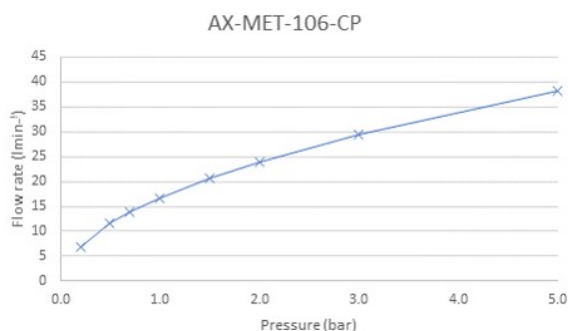

## DESCRIPTION:

basin pillar taps  
1/4 turn ceramic cartridges  
deck mounted  
with Neoperl coin slot laminar flow aerators  
cold ceramic cartridge H-201-RTC  
hot ceramic cartridge H-201-LTC  
deck mount drill hole diameter 22mm  
minimum operating pressure 0.2 bar LP

## MINIMUM OPERATING PRESSURE:

0.2 bar LP

## FLOW RATE AT 3.0 BAR FLOW PRESSURE:

29.55 l/m (single tap)