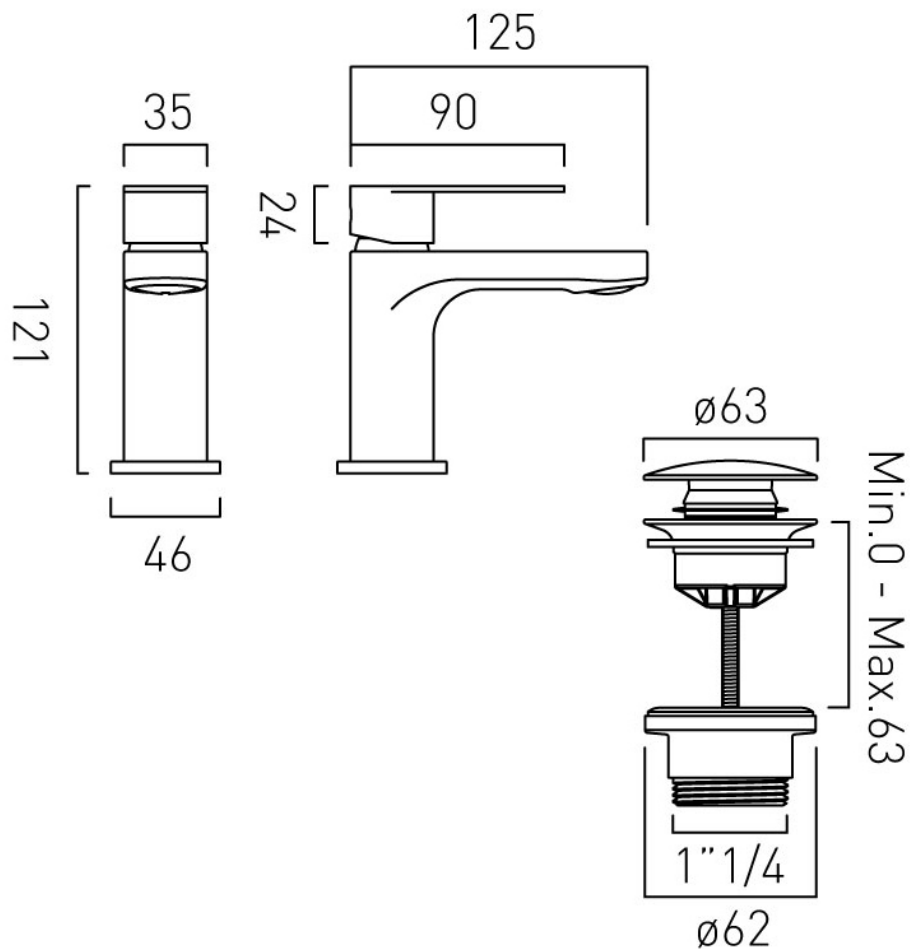

.....

TECHNICAL DRAWING

COLLECTION: METIZ

PRODUCT CODE: AX-MET-100M/CC-CP

CONTACT

SALES: 01934 744466

AFTERSALES: 01934 745163

EMAIL: SALES@VADO.COM

WWW.VADO.COM/AXCES

AXCES
by VADO