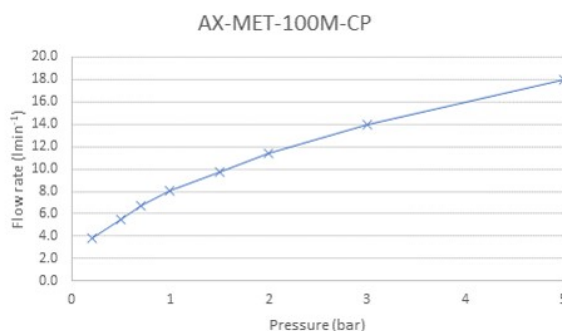

SPECIFICATION SHEET

COLLECTION: METIZ
PRODUCT CODE: AX-MET-100M/CC-CP

DESCRIPTION:

mini mono basin mixer
single lever
deck mounted
smooth bodied
with push basin waste
with Neoperl coin slot laminar flow aerator
ceramic cartridge W-001-N25
2 x 1/2" nut x 400mm flexipipe connections
deck mount drill hole diameter 32mm
minimum operating pressure 0.2 bar LP

FINISH:

Chrome

MINIMUM OPERATING PRESSURE:

0.2 bar LP

FLOW RATE AT 3.0 BAR FLOW PRESSURE:

14 l/m

CONTACT

SALES: 01934 744466