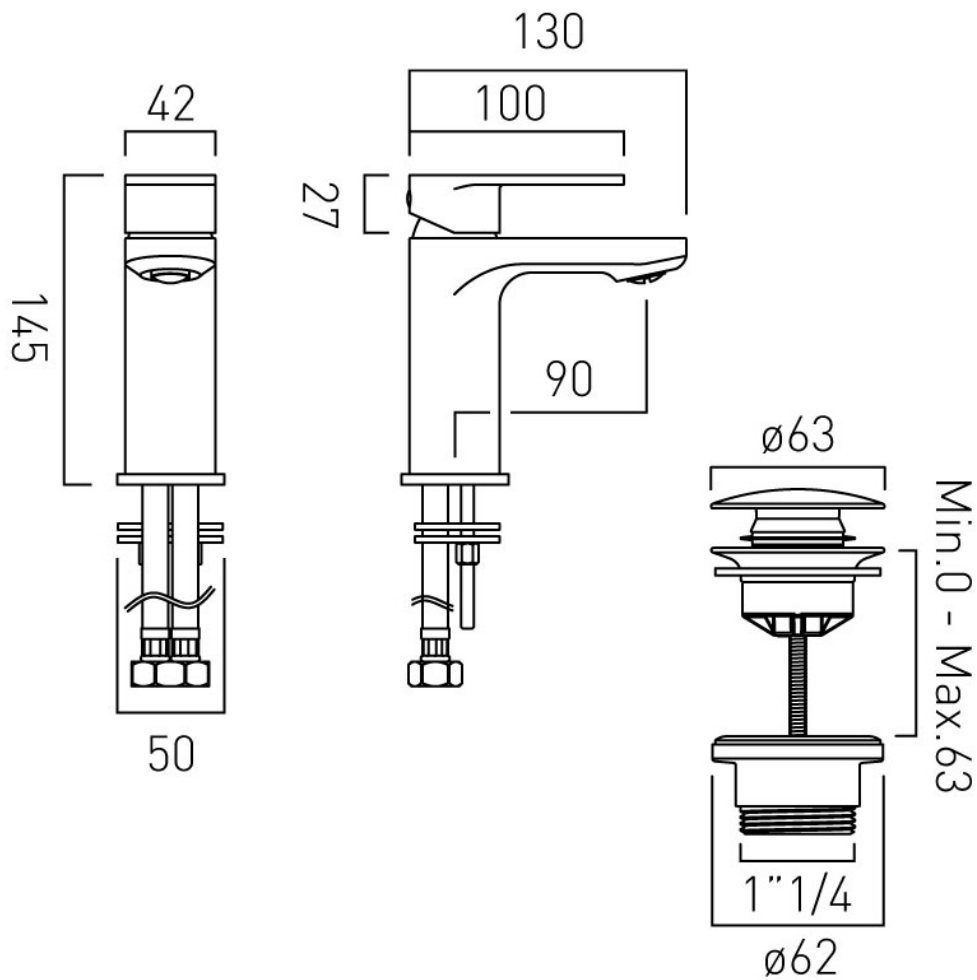

.....

TECHNICAL DRAWING

COLLECTION: METIZ

PRODUCT CODE: AX-MET-100/CC-CP

CONTACT

SALES: 01934 744466

AFTERSALES: 01934 745163

EMAIL: SALES@VADO.COM