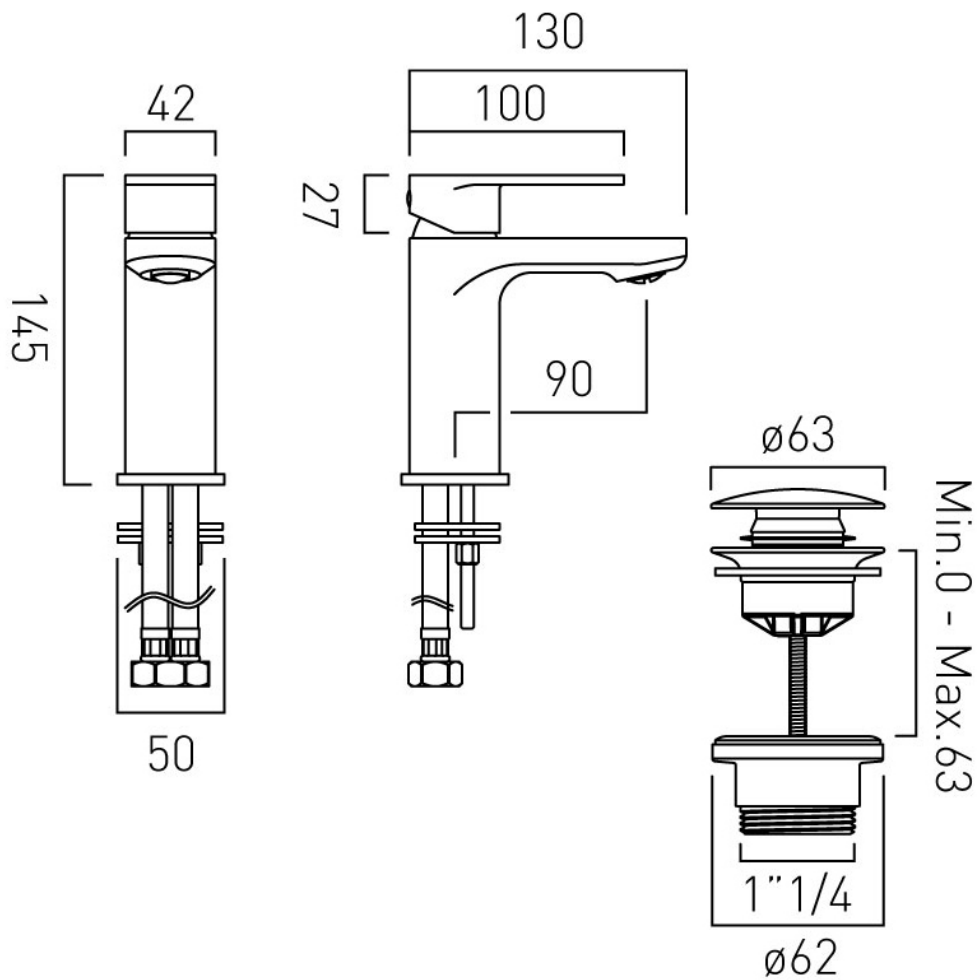

.....

TECHNICAL DRAWING

COLLECTION: METIZ

PRODUCT CODE: AX-MET-100/CC-CP

CONTACT

SALES: 01934 744466

AFTERSALES: 01934 745163

EMAIL: SALES@VADO.COM

WWW.VADO.COM/AXCES

AXCES
by VADO