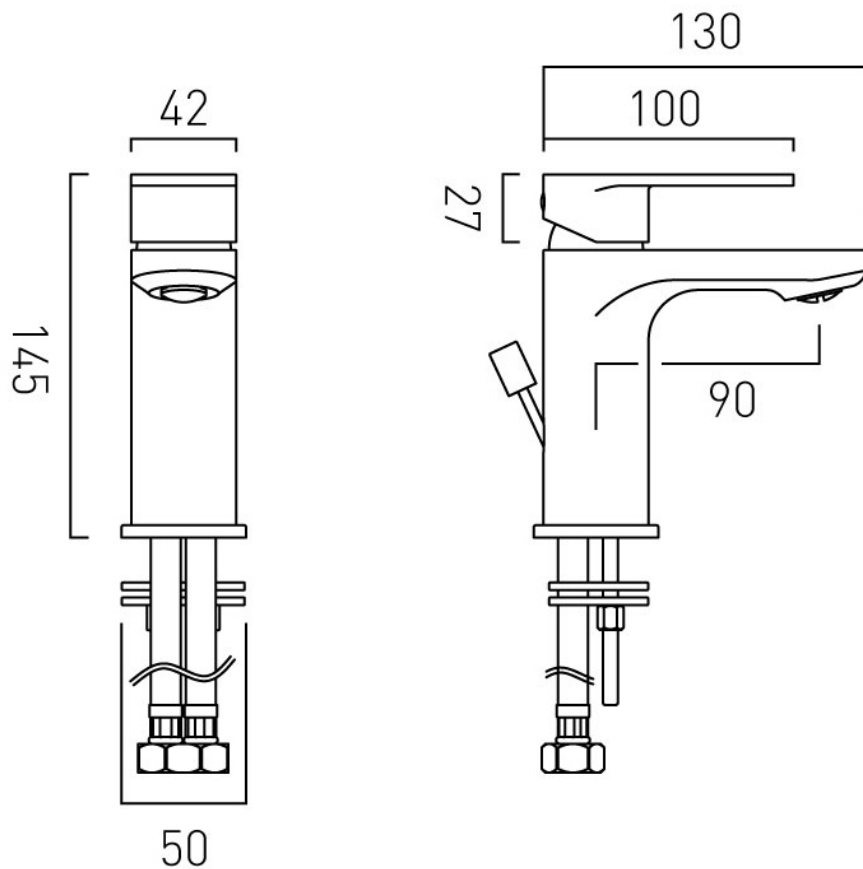

.....

TECHNICAL DRAWING

COLLECTION: METIZ

PRODUCT CODE: AX-MET-100-CP

CONTACT

SALES: 01934 744466

AFTERSALES: 01934 745163

EMAIL: SALES@VADO.COM