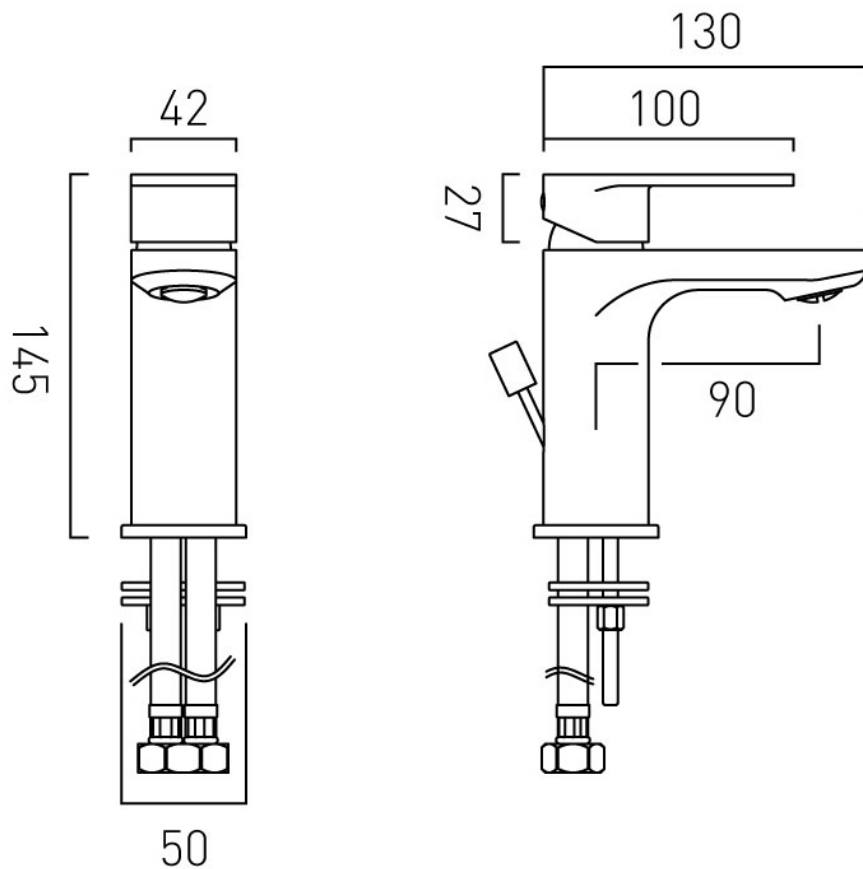

.....

TECHNICAL DRAWING

COLLECTION: METIZ

PRODUCT CODE: AX-MET-100-CP

CONTACT

SALES: 01934 744466

AFTERSALES: 01934 745163

EMAIL: SALES@VADO.COM

WWW.VADO.COM/AXCES

AXCES
by VADO