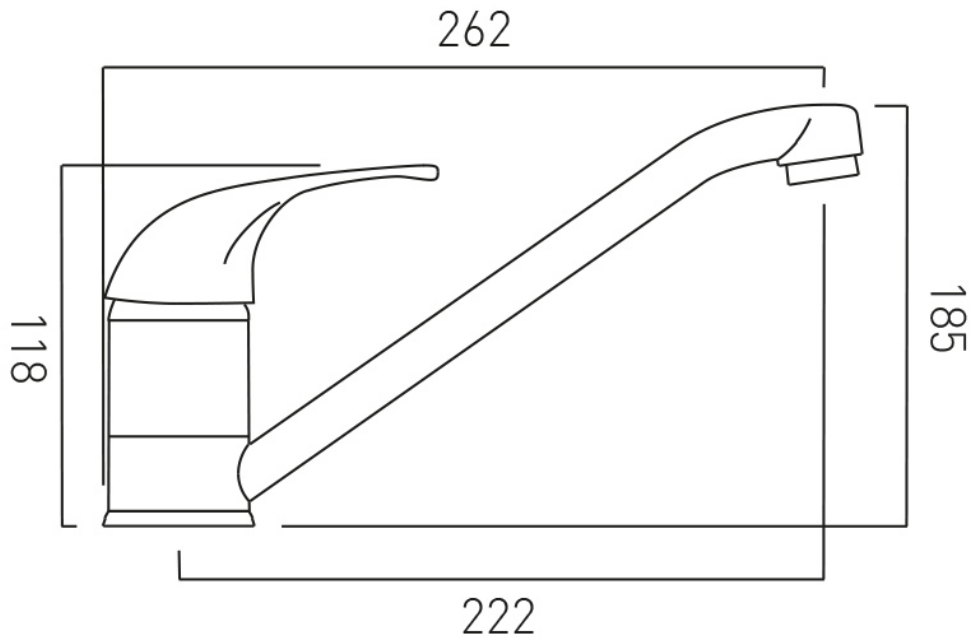

.....

TECHNICAL DRAWING

COLLECTION: MATRIX

PRODUCT CODE: AX-MAT-150-CP

CONTACT

SALES: 01934 744466

AFTERSALES: 01934 745163

EMAIL: SALES@VADO.COM

WWW.VADO.COM/AXCES

AXCES
by VADO