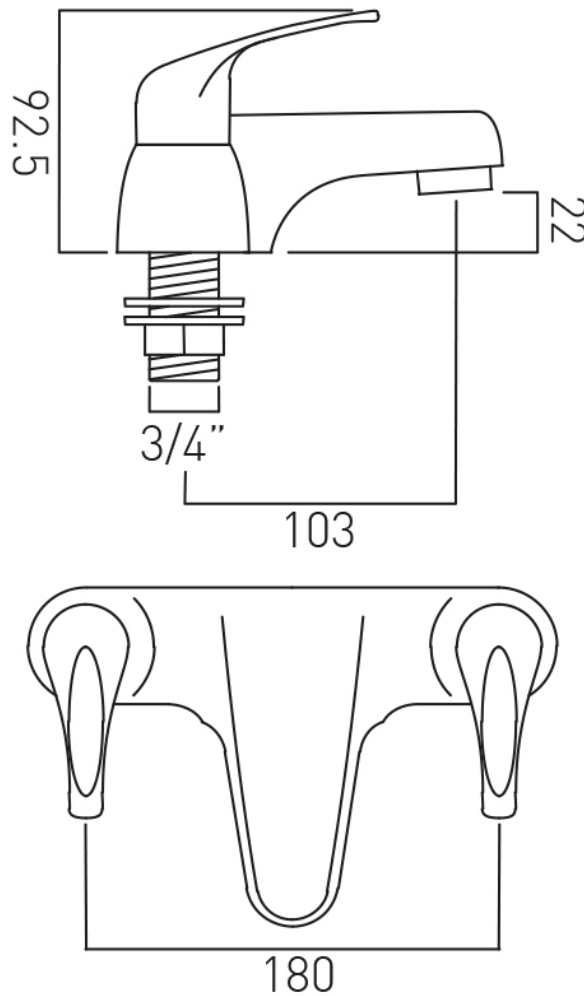

.....

TECHNICAL DRAWING

COLLECTION: MATRIX
PRODUCT CODE: AX-MAT-137-CP

CONTACT

SALES: 01934 744466

AFTERSALES: 01934 745163

EMAIL: SALES@VADO.COM

WWW.VADO.COM/AXCES