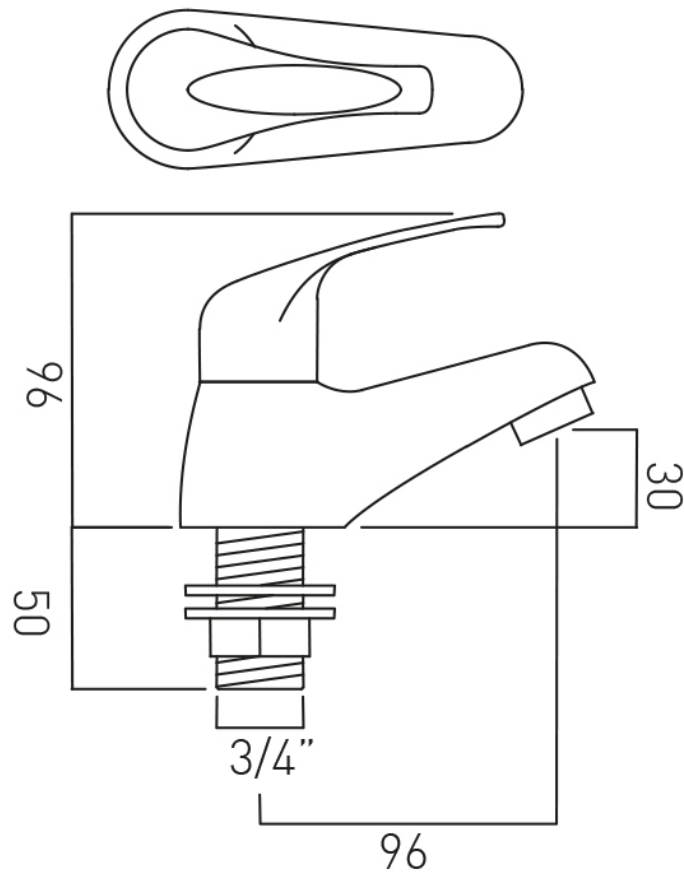

.....

TECHNICAL DRAWING

COLLECTION: MATRIX

PRODUCT CODE: AX-MAT-136-CP

CONTACT

SALES: 01934 744466

AFTERSALES: 01934 745163

EMAIL: SALES@VADO.COM

WWW.VADO.COM/AXCES

AXCES
by VADO