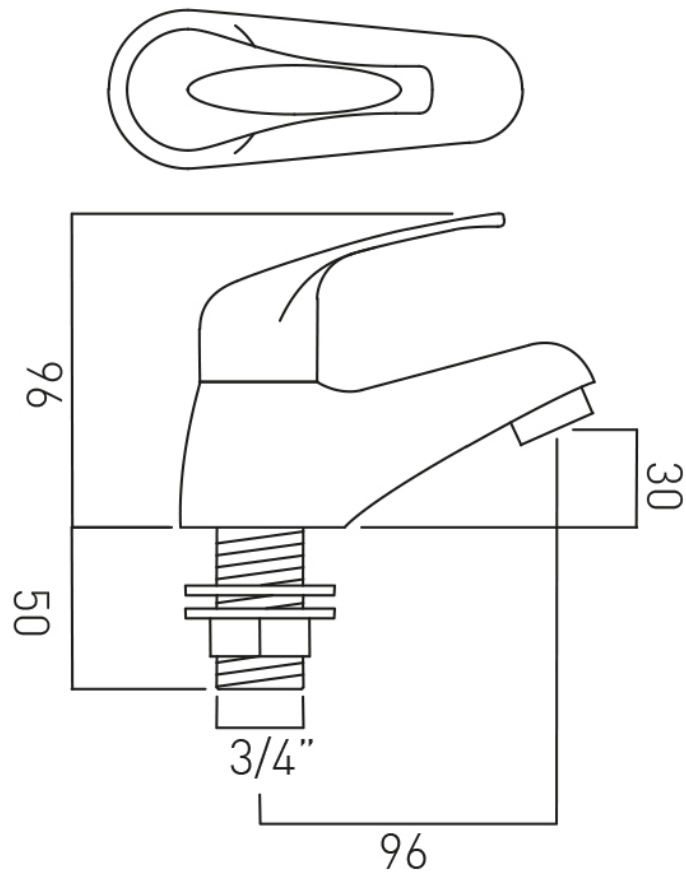

.....

TECHNICAL DRAWING

COLLECTION: MATRIX

PRODUCT CODE: AX-MAT-136-CP

CONTACT

SALES: 01934 744466

AFTERSALES: 01934 745163

EMAIL: SALES@VADO.COM