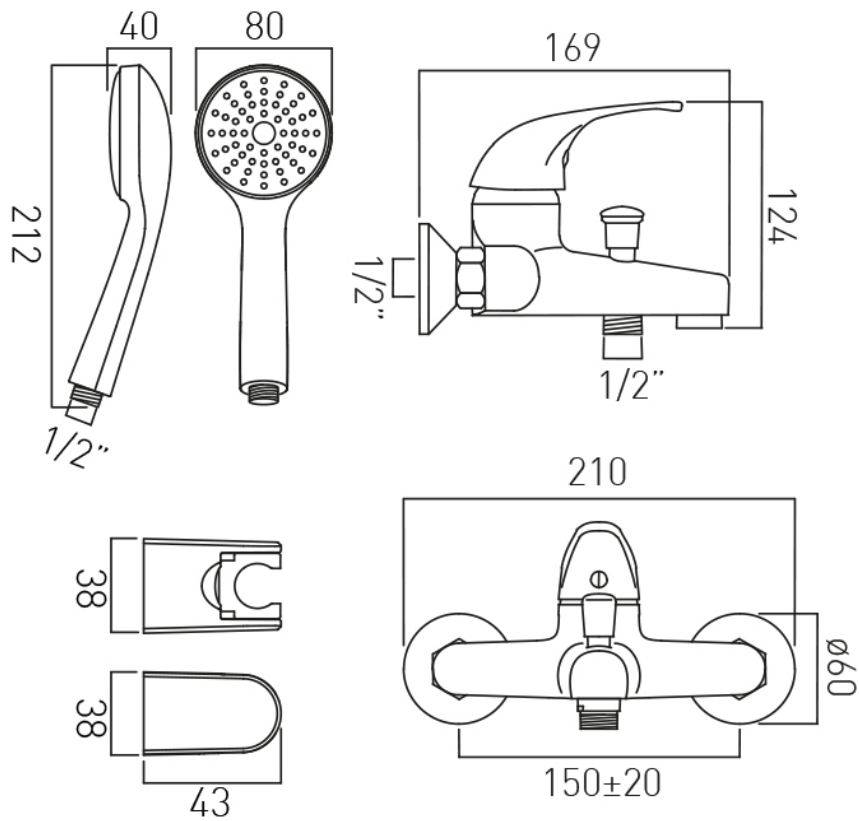

.....

SPECIFICATION SHEET

COLLECTION: MATRIX

PRODUCT CODE: AX-MAT-123+K-CP

DESCRIPTION:

exposed bath shower mixer
single lever
wall mounted
with water flow aerator
with single function shower kit
ceramic cartridge CAR-K40A/MAT
1/2" x 3/4" x 40mm eccentric threaded
connections
minimum operating pressure 1.5 bar
MP

FINISH:

Chrome

FLOW REGULATOR:

FR-SHOWER/9-C/P

MINIMUM OPERATING PRESSURE:

1.0 bar MP

CONTACT

SALES: 01934 744466

AFTERSALES: 01934 745163

EMAIL: SALES@VADO.COM

WWW.VADO.COM/AXCES

AXCES
by VADO

.....

TECHNICAL DRAWING

COLLECTION: MATRIX

PRODUCT CODE: AX-MAT-123+K-CP