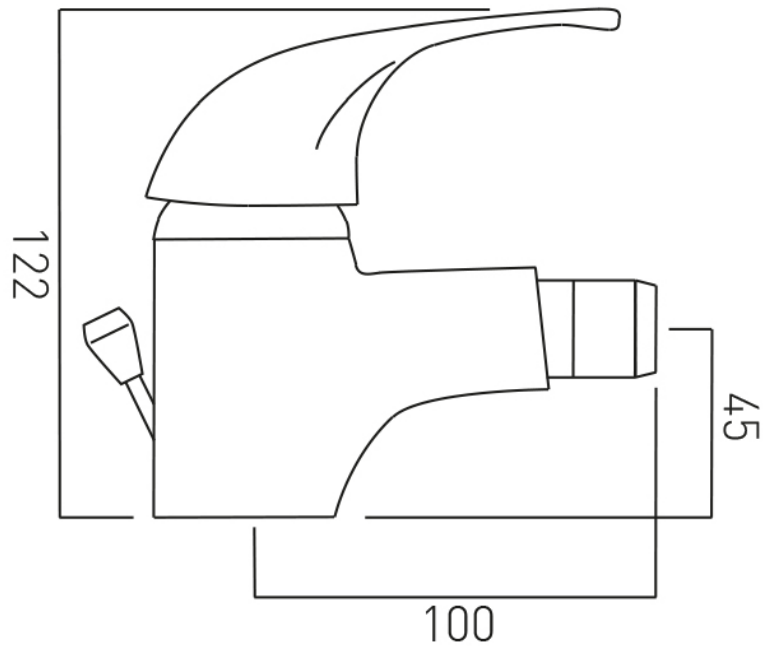

.....

TECHNICAL DRAWING

COLLECTION: MATRIX

PRODUCT CODE: AX-MAT-110-CP

CONTACT

SALES: 01934 744466

AFTERSALES: 01934 745163

EMAIL: SALES@VADO.COM