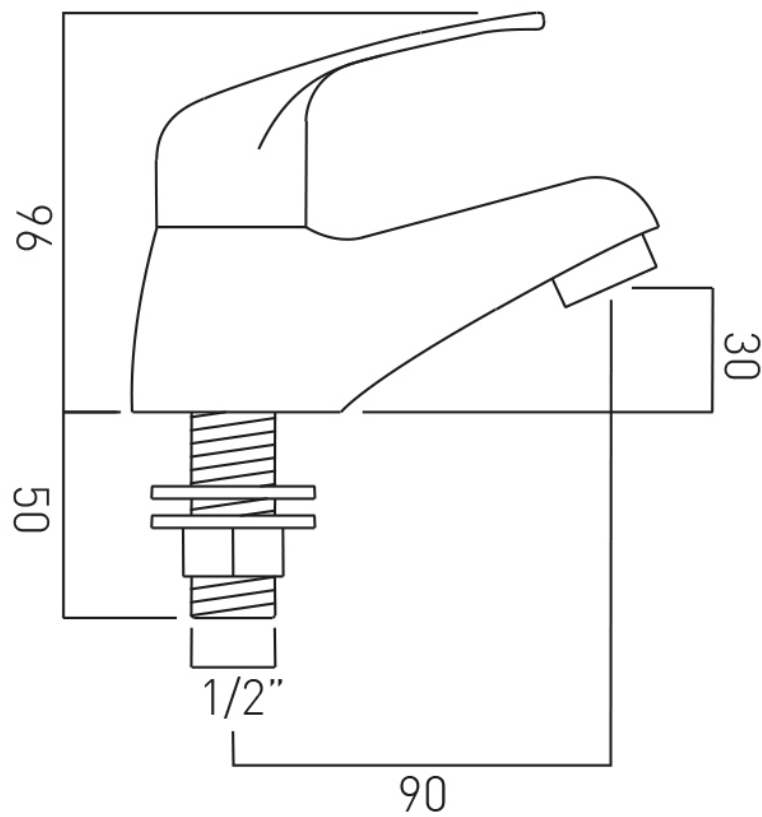

.....

TECHNICAL DRAWING

COLLECTION: MATRIX

PRODUCT CODE: AX-MAT-106/CL-CP

CONTACT

SALES: 01934 744466

AFTERSALES: 01934 745163

EMAIL: SALES@VADO.COM

WWW.VADO.COM/AXCES

AXCES
by VADO