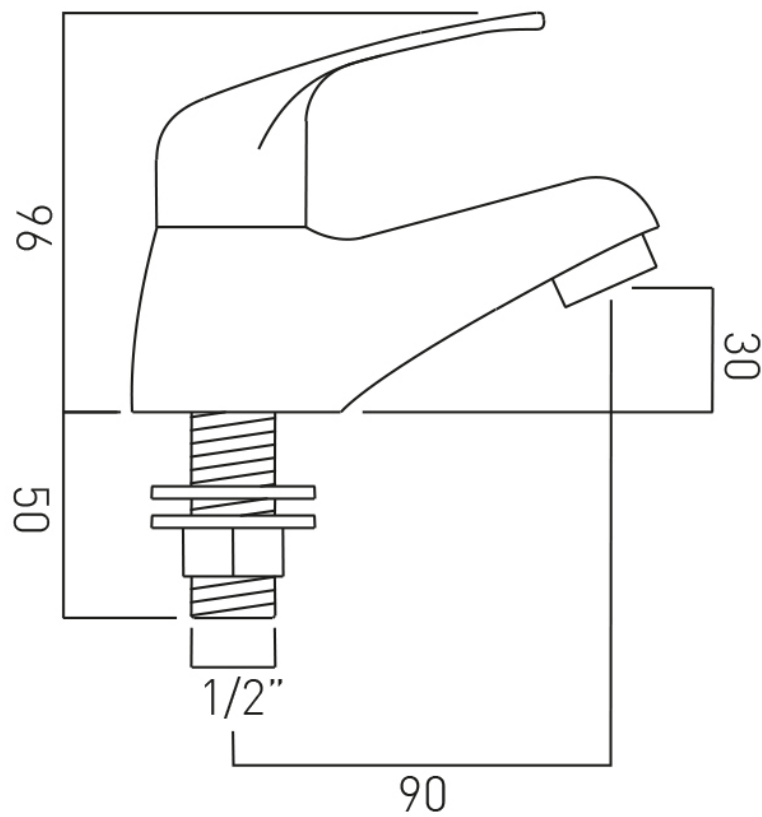

.....

TECHNICAL DRAWING

COLLECTION: MATRIX

PRODUCT CODE: AX-MAT-106-CP

CONTACT

SALES: 01934 744466

AFTERSALES: 01934 745163

EMAIL: SALES@VADO.COM

WWW.VADO.COM/AXCES

AXCES
by VADO